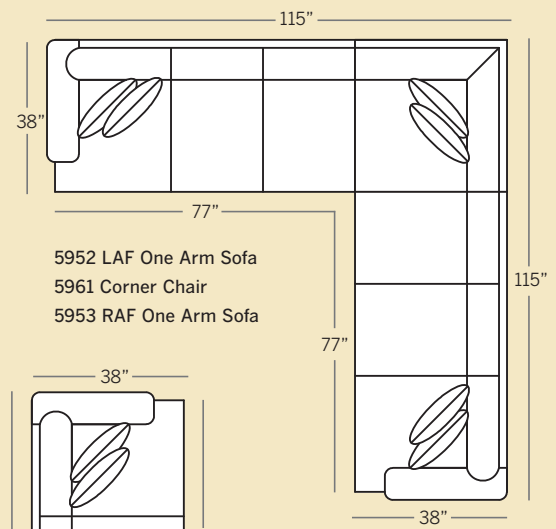

Note: All Leather Styles (-L)
Back Pillows are
Velcro Semi-Attached

POPULAR SECTIONAL CONFIGURATIONS

CHATHAM COLLECTION

5900 Sofa
 Overall: H 39 W 84 D 38
 Seating: H 18 W 68 D 22
 Seat Height: 21 Arm Height: 24
 Pillows: 2 P21

5995 Large Sofa
 Overall: H 39 W 90 D 38
 Seating: H 18 W 74 D 22
 Seat Height: 21 Arm Height: 24
 Pillows: 4 P21

5985 Sofa
 Overall: H 39 W 84 D 38
 Seating: H 18 W 68 D 22
 Seat Height: 21 Arm Height: 24
 Pillows: 2 P21

5975 Studio Sofa
 Overall: H 39 W 78 D 38
 Seating: H 18 W 62 D 22
 Seat Height: 21 Arm Height: 24
 Pillows: 2 P21

5920 Loveseat
 Overall: H 39 W 61 D 38
 Seating: H 18 W 45 D 22
 Seat Height: 21 Arm Height: 24
 Pillows: 2 P21

Drawings are 1/4" scale

Please note: Track/English Arm Pieces are 3 inches less per arm on overall width.