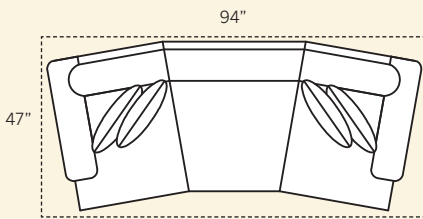

Note: All Leather Styles (-L)
Back Pillows are
Velcro Semi-Attached

POPULAR SECTIONAL CONFIGURATIONS

CHATHAM COLLECTION

5900 Sofa
 Overall: H 39 W 84 D 38
 Seating: H 18 W 68 D 22
 Seat Height: 21 Arm Height: 24
 Pillows: 2 P21

5995 Large Sofa
 Overall: H 39 W 90 D 38
 Seating: H 18 W 74 D 22
 Seat Height: 21 Arm Height: 24
 Pillows: 4 P21

5985 Sofa
 Overall: H 39 W 84 D 38
 Seating: H 18 W 68 D 22
 Seat Height: 21 Arm Height: 24
 Pillows: 2 P21

5975 Studio Sofa
 Overall: H 39 W 78 D 38
 Seating: H 18 W 62 D 22
 Seat Height: 21 Arm Height: 24
 Pillows: 2 P21

5920 Loveseat
 Overall: H 39 W 61 D 38
 Seating: H 18 W 45 D 22
 Seat Height: 21 Arm Height: 24
 Pillows: 2 P21

5961 Corner Chair
 Overall: H 39 W 38 D 38
 Seating: H 18 W 22 D 22
 Seat Height: 21 Arm Height: N/A
 Pillows: 2 P21

5901 Chair
 Overall: H 39 W 41 D 38
 Seating: H 18 W 24 D 22
 Seat Height: 21 Arm Height: 24