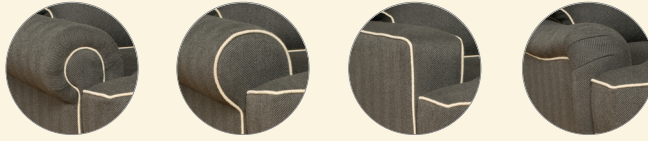

1 Choose Your Arm >

P = Panel Arm S = Sock Arm T = Track Arm E = English Arm

2 Choose Your Back >

L = Loose Back A = Attached Back

3 Choose Your Base >

T = Turned Leg M = Modern Leg S = Skirt

4 Choose Your Material >

Note: All Leather Styles (-L)
Back Pillows are
Velcro Semi-Attached

POPULAR SECTIONAL CONFIGURATIONS

CHATHAM COLLECTION

5900 Sofa
 Overall: H 39 W 84 D 38
 Seating: H 18 W 68 D 22
 Seat Height: 21 Arm Height: 24
 Pillows: 2 P21