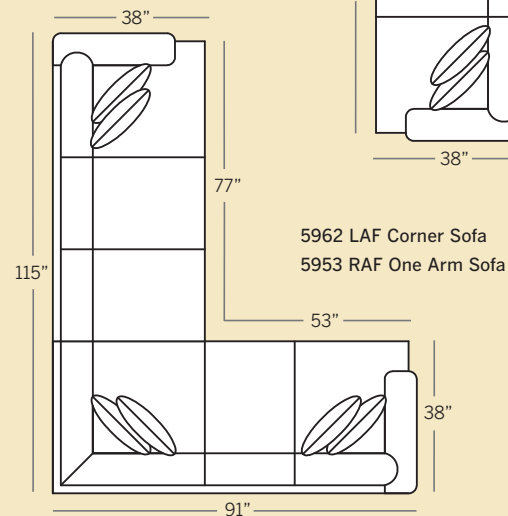

Note: All Leather Styles (-L)
Back Pillows are
Velcro Semi-Attached

POPULAR SECTIONAL CONFIGURATIONS

CHATHAM COLLECTION

5900 Sofa
 Overall: H 39 W 84 D 38
 Seating: H 18 W 68 D 22
 Seat Height: 21 Arm Height: 24
 Pillows: 2 P21

5995 Large Sofa
 Overall: H 39 W 90 D 38
 Seating: H 18 W 74 D 22
 Seat Height: 21 Arm Height: 24
 Pillows: 4 P21

5985 Sofa
 Overall: H 39 W 84 D 38
 Seating: H 18 W 68 D 22
 Seat Height: 21 Arm Height: 24
 Pillows: 2 P21

5975 Studio Sofa
 Overall: H 39 W 78 D 38
 Seating: H 18 W 62 D 22
 Seat Height: 21 Arm Height: 24
 Pillows: 2 P21

5920 Loveseat
 Overall: H 39 W 61 D 38
 Seating: H 18 W 45 D 22
 Seat Height: 21 Arm Height: 24
 Pillows: 2 P21

Drawings are 1/4" scale

Please note: Track/English Arm Pieces are 3 inches less per arm on overall width.