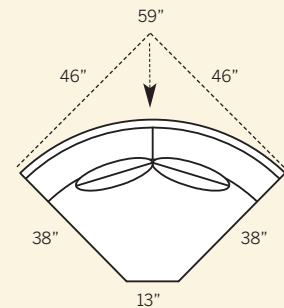

5980 Wedge
Overall: H 39 W 65 D 38
Seating: H 18 W 45 D 22
Seat Height: 21 Arm Height: N/A
Pillows: 2 P21