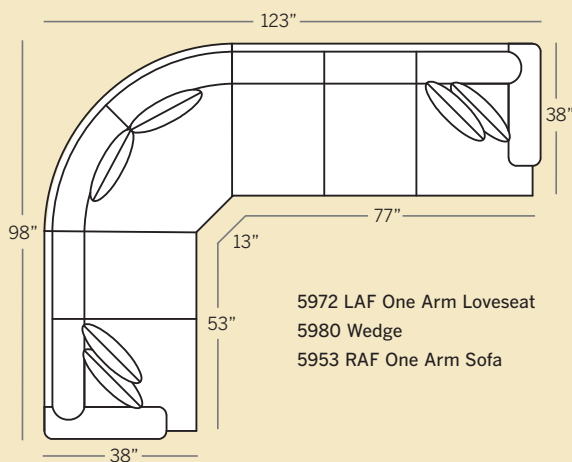

Note: All Leather Styles (-L)
Back Pillows are
Velcro Semi-Attached

POPULAR SECTIONAL CONFIGURATIONS

CHATHAM COLLECTION

5900 Sofa
 Overall: H 39 W 84 D 38
 Seating: H 18 W 68 D 22
 Seat Height: 21 Arm Height: 24
 Pillows: 2 P21

5995 Large Sofa
 Overall: H 39 W 90 D 38
 Seating: H 18 W 74 D 22
 Seat Height: 21 Arm Height: 24
 Pillows: 4 P21

5985 Sofa
 Overall: H 39 W 84 D 38
 Seating: H 18 W 68 D 22
 Seat Height: 21 Arm Height: 24
 Pillows: 2 P21

5975 Studio Sofa
 Overall: H 39 W 78 D 38
 Seating: H 18 W 62 D 22
 Seat Height: 21 Arm Height: 24
 Pillows: 2 P21

5920 Loveseat
 Overall: H 39 W 61 D 38
 Seating: H 18 W 45 D 22
 Seat Height: 21 Arm Height: 24
 Pillows: 2 P21

Drawings are 1/4" scale

Please note: Track/English Arm Pieces are 3 inches less per arm on overall width.