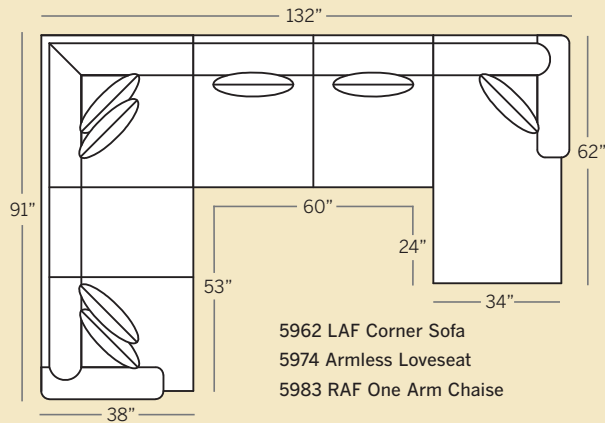

Note: All Leather Styles (-L)
Back Pillows are
Velcro Semi-Attached

POPULAR SECTIONAL CONFIGURATIONS

CHATHAM COLLECTION

5900 Sofa
 Overall: H 39 W 84 D 38
 Seating: H 18 W 68 D 22
 Seat Height: 21 Arm Height: 24
 Pillows: 2 P21

5995 Large Sofa
 Overall: H 39 W 90 D 38
 Seating: H 18 W 74 D 22
 Seat Height: 21 Arm Height: 24
 Pillows: 4 P21

5985 Sofa
 Overall: H 39 W 84 D 38
 Seating: H 18 W 68 D 22
 Seat Height: 21 Arm Height: 24
 Pillows: 2 P21

5975 Studio Sofa
 Overall: H 39 W 78 D 38
 Seating: H 18 W 62 D 22
 Seat Height: 21 Arm Height: 24
 Pillows: 2 P21

5920 Loveseat
 Overall: H 39 W 61 D 38
 Seating: H 18 W 45 D 22
 Seat Height: 21 Arm Height: 24
 Pillows: 2 P21

Drawings are 1/4" scale

Please note: Track/English Arm Pieces are 3 inches less per arm on overall width.