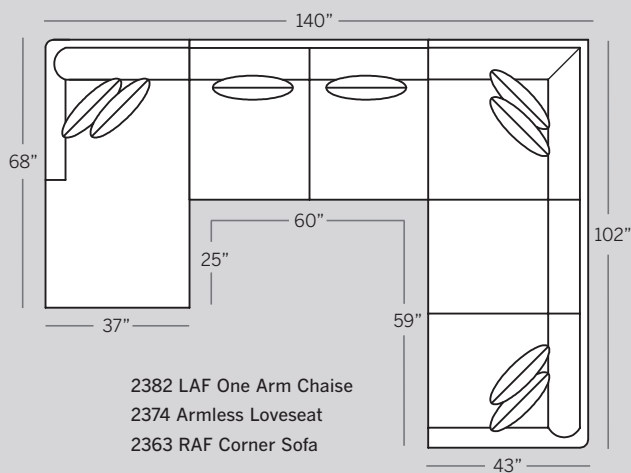

POPULAR SECTIONAL CONFIGURATIONS

2372 LAF One Arm Loveseat
2363 RAF Corner Sofa

2352 LAF One Arm Sofa
2361 Corner Chair
2353 RAF One Arm Sofa

2382 LAF One Arm Chaise
2374 Armless Loveseat
2363 RAF Corner Sofa

2352 LAF One Arm Sofa
2363 RAF Corner Sofa

SANTIAGO COLLECTION

2385 Large Sofa
 Overall: H 37 W 90 D 43
 Seating: H 18 W 80 D 23
 Seat Height: 19 Arm Height: 25
 Pillows: 4 P22

2350 Bench Cushion Sofa
 Overall: H 37 W 90 D 43
 Seating: H 18 W 80 D 23
 Seat Height: 19 Arm Height: 25
 Pillows: 4 P22

2300 Sofa
 Overall: H 37 W 84 D 43
 Seating: H 18 W 74 D 23
 Seat Height: 19 Arm Height: 25
 Pillows: 2 P22

2375 Studio Sofa
 Overall: H 37 W 78 D 43
 Seating: H 18 W 68 D 23
 Seat Height: 19 Arm Height: 25
 Pillows: 2 P22

2320 Loveseat
 Overall: H 37 W 64 D 43
 Seating: H 18 W 54 D 23
 Seat Height: 19 Arm Height: 25
 Pillows: 2 P22

2301 Chair
 Overall: H 37 W 36 D 43
 Seating: H 18 W 26 D 23
 Seat Height: 19 Arm Height: 25