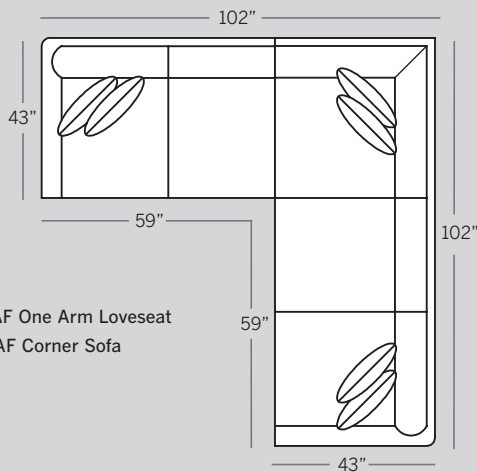

POPULAR SECTIONAL CONFIGURATIONS

2372 LAF One Arm Loveseat
2363 RAF Corner Sofa