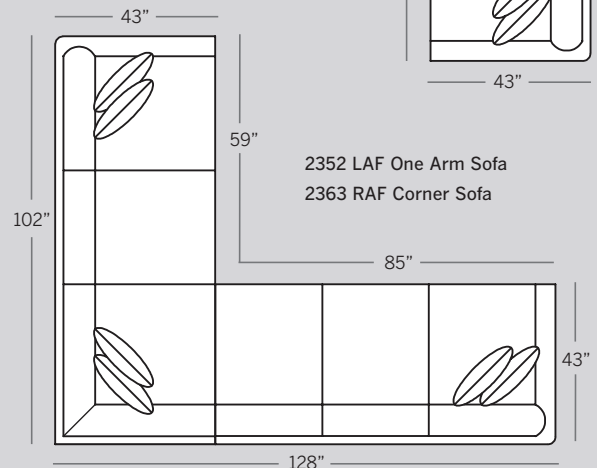

POPULAR SECTIONAL CONFIGURATIONS

2372 LAF One Arm Loveseat
2363 RAF Corner Sofa

2352 LAF One Arm Sofa
2361 Corner Chair
2353 RAF One Arm Sofa

2382 LAF One Arm Chaise
2374 Armless Loveseat
2363 RAF Corner Sofa

2352 LAF One Arm Sofa
2363 RAF Corner Sofa

SANTIAGO COLLECTION

2385 Large Sofa
 Overall: H 37 W 90 D 43
 Seating: H 18 W 80 D 23
 Seat Height: 19 Arm Height: 25
 Pillows: 4 P22

2350 Bench Cushion Sofa
 Overall: H 37 W 90 D 43
 Seating: H 18 W 80 D 23
 Seat Height: 19 Arm Height: 25
 Pillows: 4 P22

2300 Sofa
 Overall: H 37 W 84 D 43
 Seating: H 18 W 74 D 23
 Seat Height: 19 Arm Height: 25
 Pillows: 2 P22

2375 Studio Sofa
 Overall: H 37 W 78 D 43
 Seating: H 18 W 68 D 23
 Seat Height: 19 Arm Height: 25
 Pillows: 2 P22

2320 Loveseat
 Overall: H 37 W 64 D 43
 Seating: H 18 W 54 D 23
 Seat Height: 19 Arm Height: 25
 Pillows: 2 P22

2301 Chair
 Overall: H 37 W 36 D 43
 Seating: H 18 W 26 D 23
 Seat Height: 19 Arm Height: 25