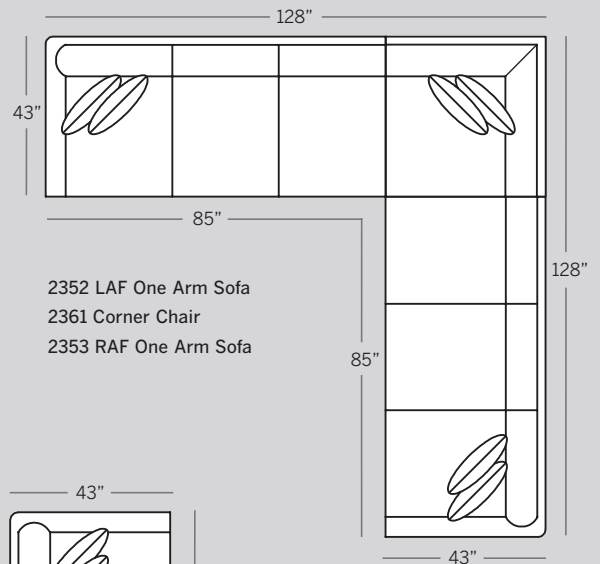

2352 LAF One Arm Sofa
2361 Corner Chair
2353 RAF One Arm Sofa