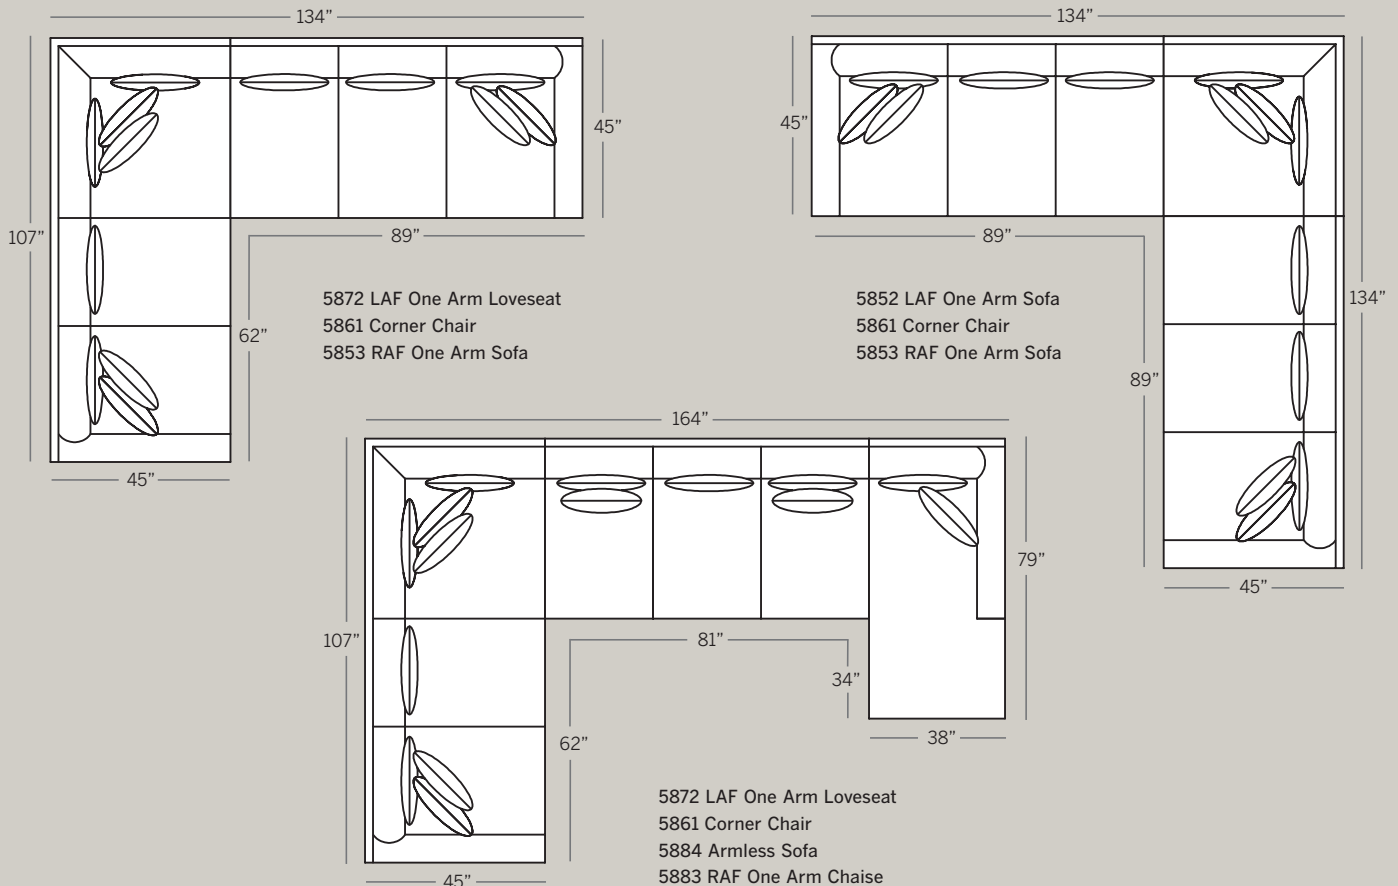

Note: All Leather Styles (-L)

Back Pillows are Velcro Semi-Attached.

5800 | Sofa

5801 | Chair & 1/2

POPULAR SECTIONAL CONFIGURATIONS

CALIFORNIA COLLECTION

5800 Sofa

Overall: H 36 W 96 D 45
 Seating: H 16 W 80 D 25
 Seat Height: 20 Arm Height: 25
 Pillows: 2 P22, 3 P2718

5820 Loveseat

Overall: H 36 W 69 D 45
 Seating: H 16 W 53 D 25
 Seat Height: 20 Arm Height: 25
 Pillows: 2 P22, 2 P2718

5801 Chair & 1/2

Overall: H 36 W 46 D 45
 Seating: H 16 W 30 D 25
 Seat Height: 20 Arm Height: 25
 Pillows: 1 P3018

5852 LAF One Arm Sofa
5853 RAF One Arm Sofa

Overall: H 36 W 89 D 45
 Seating: H 16 W 81 D 25
 Seat Height: 20 Arm Height: 25
 Pillows: 2 P22, 3 P2718

5861 Corner Chair

Overall: H 36 W 45 D 45
 Seating: H 16 W 25 D 25
 Seat Height: 20 Arm Height: N/A
 Pillows: 2 P22, 2 P2718

Drawings are 1/4" scale