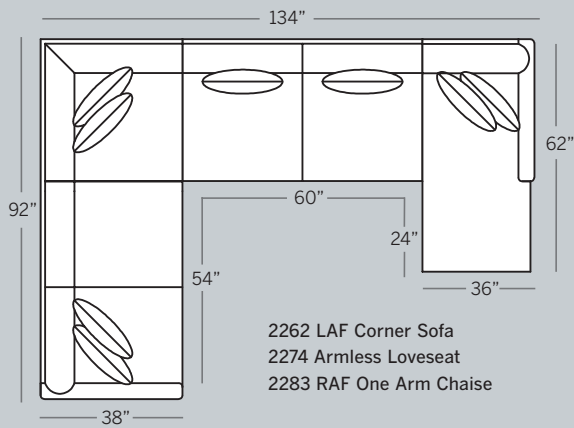

# DARBY COLLECTION

**2200 Sofa**  
 Overall: H 36 W 80 D 38  
 Seating: H 16 W 72 D 21  
 Seat Height: 20 Arm Height: 25  
 Pillows: 2 P21

**2285 Sofa**  
 Overall: H 36 W 80 D 38  
 Seating: H 16 W 72 D 21  
 Seat Height: 20 Arm Height: 25  
 Pillows: 2 P21

**2275 Studio Sofa**  
 Overall: H 36 W 74 D 38  
 Seating: H 16 W 64 D 21  
 Seat Height: 20 Arm Height: 25  
 Pillows: 2 P21

**2220 Loveseat**  
 Overall: H 36 W 56 D 38  
 Seating: H 16 W 48 D 21  
 Seat Height: 20 Arm Height: 25  
 Pillows: 2 P21

Drawings are 1/4" scale