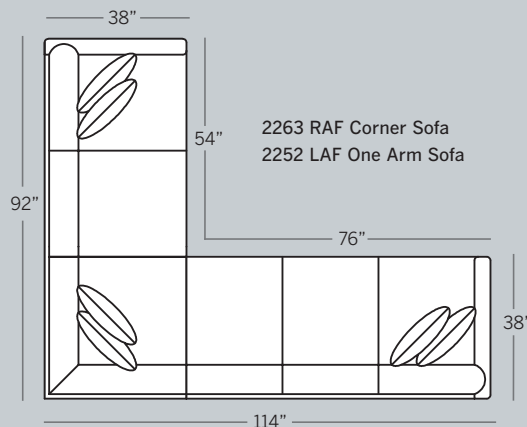

# DARBY COLLECTION

**2200 Sofa**  
 Overall: H 36 W 80 D 38  
 Seating: H 16 W 72 D 21  
 Seat Height: 20 Arm Height: 25  
 Pillows: 2 P21

**2285 Sofa**  
 Overall: H 36 W 80 D 38  
 Seating: H 16 W 72 D 21  
 Seat Height: 20 Arm Height: 25  
 Pillows: 2 P21

**2275 Studio Sofa**  
 Overall: H 36 W 74 D 38  
 Seating: H 16 W 64 D 21  
 Seat Height: 20 Arm Height: 25  
 Pillows: 2 P21

**2220 Loveseat**  
 Overall: H 36 W 56 D 38  
 Seating: H 16 W 48 D 21  
 Seat Height: 20 Arm Height: 25  
 Pillows: 2 P21

Drawings are 1/4" scale