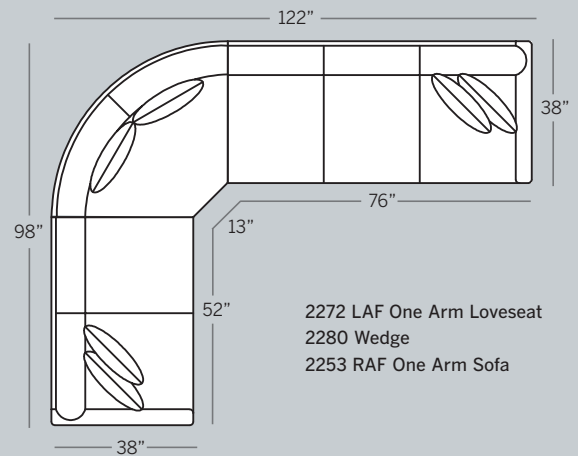

# DARBY COLLECTION

**2200 Sofa**  
 Overall: H 36 W 80 D 38  
 Seating: H 16 W 72 D 21  
 Seat Height: 20 Arm Height: 25  
 Pillows: 2 P21

**2285 Sofa**  
 Overall: H 36 W 80 D 38  
 Seating: H 16 W 72 D 21  
 Seat Height: 20 Arm Height: 25  
 Pillows: 2 P21

**2275 Studio Sofa**  
 Overall: H 36 W 74 D 38  
 Seating: H 16 W 64 D 21  
 Seat Height: 20 Arm Height: 25  
 Pillows: 2 P21

**2220 Loveseat**  
 Overall: H 36 W 56 D 38  
 Seating: H 16 W 48 D 21  
 Seat Height: 20 Arm Height: 25  
 Pillows: 2 P21

Drawings are 1/4" scale