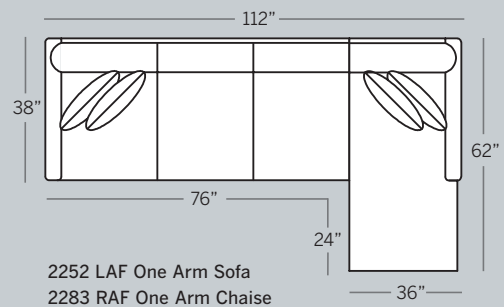

# DARBY COLLECTION

**2200 Sofa**  
 Overall: H 36 W 80 D 38  
 Seating: H 16 W 72 D 21  
 Seat Height: 20 Arm Height: 25  
 Pillows: 2 P21

**2285 Sofa**  
 Overall: H 36 W 80 D 38  
 Seating: H 16 W 72 D 21  
 Seat Height: 20 Arm Height: 25  
 Pillows: 2 P21