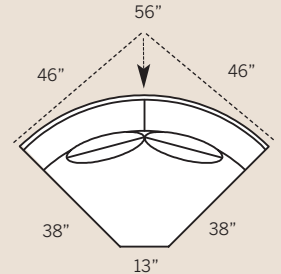

2280 Wedge
Overall: H 36 W 64 D 38
Seating: H 16 W 45 D 21
Seat Height: 20 Arm Height: N/A
Pillows: 2 P21