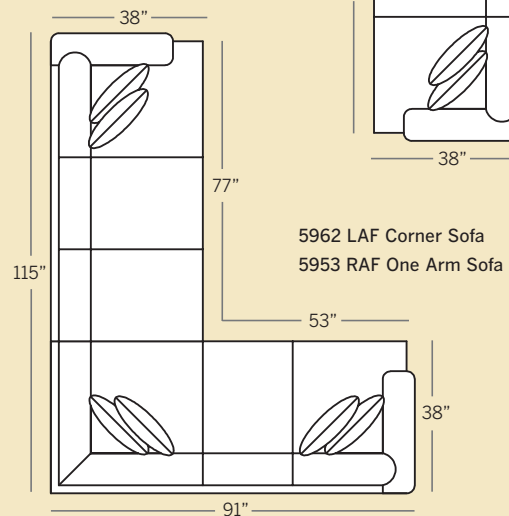

Note: All Leather Styles (-L)  
Back Pillows are  
Velcro Semi-Attached

# CHATHAM COLLECTION

**5900 Sofa**  
Overall: H 39 W 84 D 38  
Seating: H 18 W 68 D 22  
Seat Height: 21 Arm Height: 24  
Pillows: 2 P21

**5995 Large Sofa**  
Overall: H 39 W 90 D 38  
Seating: H 18 W 74 D 22  
Seat Height: 21 Arm Height: 24  
Pillows: 4 P21