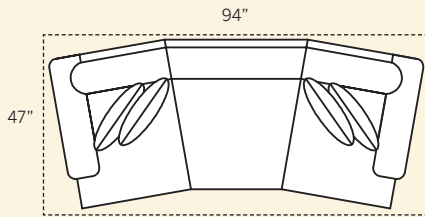

5965 Conversation Sofa
Overall: H 39 W 94 D 38
Seating: H 18 W 73 D 22
Seat Height: 21 Arm Height: 24
Pillows: 4 P21