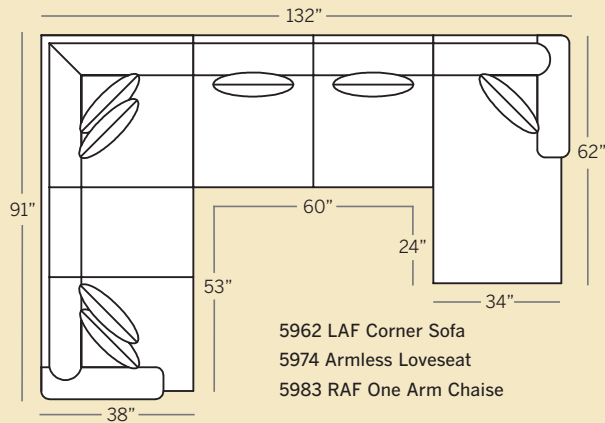

# CHATHAM COLLECTION

**5900 Sofa**  
Overall: H 39 W 84 D 38  
Seating: H 18 W 68 D 22  
Seat Height: 21 Arm Height: 24  
Pillows: 2 P21

**5995 Large Sofa**  
Overall: H 39 W 90 D 38  
Seating: H 18 W 74 D 22  
Seat Height: 21 Arm Height: 24  
Pillows: 4 P21