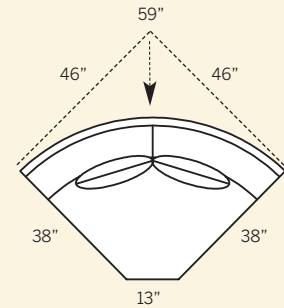

**5920 Loveseat**  
Overall: H 39 W 61 D 38  
Seating: H 18 W 45 D 22  
Seat Height: 21 Arm Height: 24  
Pillows: 2 P21

**5961 Corner Chair**  
Overall: H 39 W 38 D 38  
Seating: H 18 W 22 D 22  
Seat Height: 21 Arm Height: N/A  
Pillows: 2 P21

**5901 Chair**  
Overall: H 39 W 41 D 38  
Seating: H 18 W 24 D 22  
Seat Height: 21 Arm Height: 24

**5965 Conversation Sofa**  
Overall: H 39 W 94 D 38  
Seating: H 18 W 73 D 22  
Seat Height: 21 Arm Height: 24  
Pillows: 4 P21

**5962 LAF Corner Sofa**  
**5963 RAF Corner Sofa**  
Overall: H 39 W 91 D 38  
Seating: H 18 W 67 D 22  
Seat Height: 21 Arm Height: 24  
Pillows: 4 P21

**5908 Ottoman**  
Overall: H 18 W 30 D 25

**5980 Wedge**  
Overall: H 39 W 65 D 38  
Seating: H 18 W 45 D 22  
Seat Height: 21 Arm Height: N/A  
Pillows: 2 P21