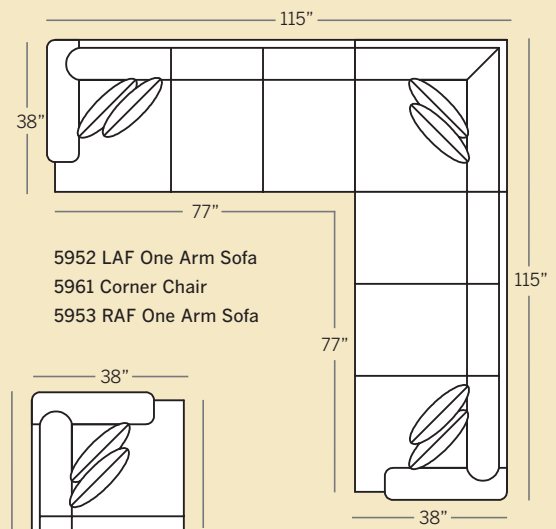

# CHATHAM COLLECTION

**5900 Sofa**  
Overall: H 39 W 84 D 38  
Seating: H 18 W 68 D 22  
Seat Height: 21 Arm Height: 24  
Pillows: 2 P21

**5995 Large Sofa**  
Overall: H 39 W 90 D 38  
Seating: H 18 W 74 D 22  
Seat Height: 21 Arm Height: 24  
Pillows: 4 P21

**5920 Loveseat**  
Overall: H 39 W 61 D 38  
Seating: H 18 W 45 D 22  
Seat Height: 21 Arm Height: 24  
Pillows: 2 P21

**5961 Corner Chair**  
Overall: H 39 W 38 D 38  
Seating: H 18 W 22 D 22  
Seat Height: 21 Arm Height: N/A  
Pillows: 2 P21

**5974 Armless Loveseat**  
Overall: H 39 W 60 D 38  
Seating: H 18 W 60 D 22  
Seat Height: 21  
Pillows: 2 P21

**5984 Armless Sofa**  
Overall: H 39 W 69 D 38  
Seating: H 18 W 69 D 22  
Seat Height: 21  
Pillows: 2 P21

**5982 LAF One Arm Chaise**  
**5983 RAF One Arm Chaise**  
Overall: H 39 W 34 D 62  
Seating: H 18 W 26 D 45  
Seat Height: 21 Arm Height: 24  
Pillows: 1 P21

Drawings are 1/4" scale

Please note: Track/English Arm Pieces are 3 inches less per arm on overall width.