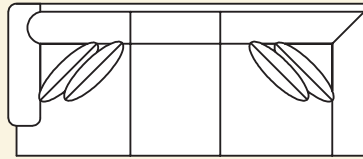

5962 LAF Corner Sofa
5963 RAF Corner Sofa
Overall: H 39 W 91 D 38
Seating: H 18 W 67 D 22
Seat Height: 21 Arm Height: 24
Pillows: 4 P21