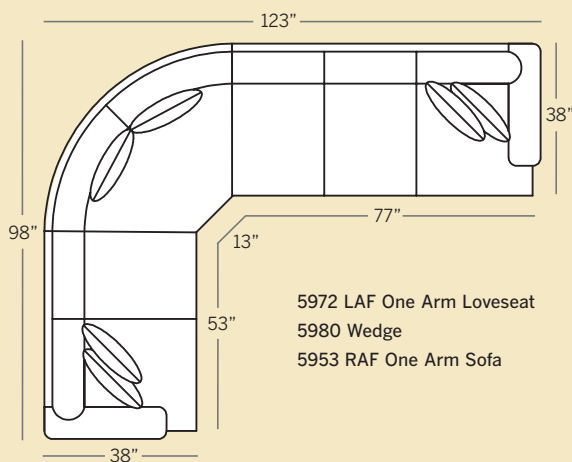

Note: All Leather Styles (-L)  
Back Pillows are  
Velcro Semi-Attached

# CHATHAM COLLECTION

**5900 Sofa**  
Overall: H 39 W 84 D 38  
Seating: H 18 W 68 D 22  
Seat Height: 21 Arm Height: 24  
Pillows: 2 P21

**5995 Large Sofa**  
Overall: H 39 W 90 D 38  
Seating: H 18 W 74 D 22  
Seat Height: 21 Arm Height: 24  
Pillows: 4 P21

**5920 Loveseat**  
Overall: H 39 W 61 D 38  
Seating: H 18 W 45 D 22  
Seat Height: 21 Arm Height: 24  
Pillows: 2 P21

**5961 Corner Chair**  
Overall: H 39 W 38 D 38  
Seating: H 18 W 22 D 22  
Seat Height: 21 Arm Height: N/A  
Pillows: 2 P21