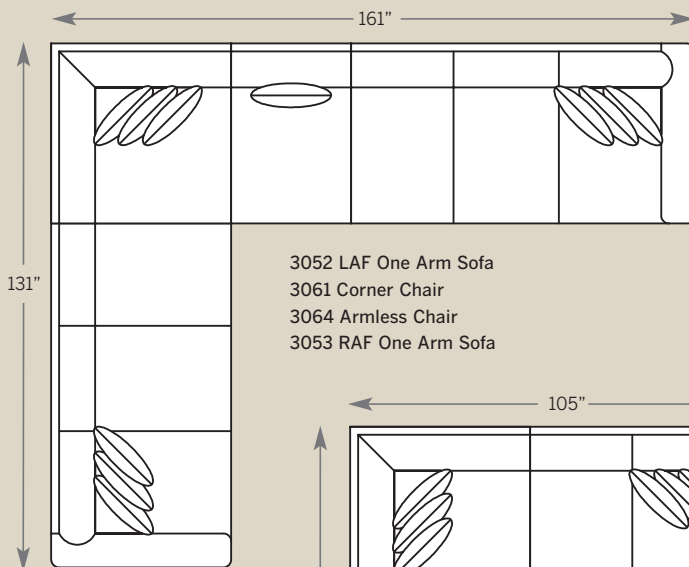

POPULAR SECTIONAL CONFIGURATIONS