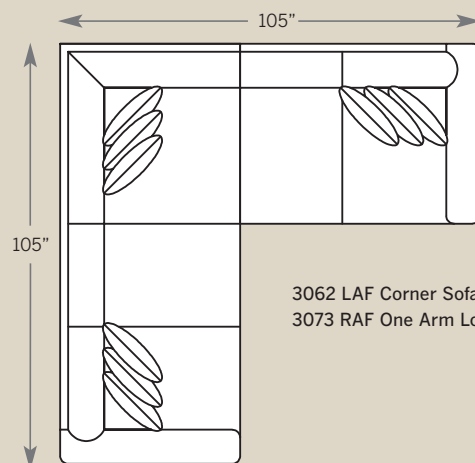

## POPULAR SECTIONAL CONFIGURATIONS

3052 LAF One Arm Sofa  
 3061 Corner Chair  
 3064 Armless Chair  
 3053 RAF One Arm Sofa

3072 LAF One Arm Loveseat  
 3061 Corner Chair  
 3053 RAF One Arm Sofa

3062 LAF Corner Sofa  
 3073 RAF One Arm Loveseat

## 3020 Loveseat

Overall: H 37 W 68 D 45  
 Seating: H 17 W 51 D 24  
 Seat Height: 20 Arm Height: 28  
 Pillows: 2 P23, 1 P2617

## 3073 RAF One Arm Loveseat

Overall: H 37 W 60 D 45  
 Seating: H 17 W 52 D 24  
 Seat Height: 20 Arm Height: 28  
 Pillows: 2 P23

Drawings are 1/4" scale