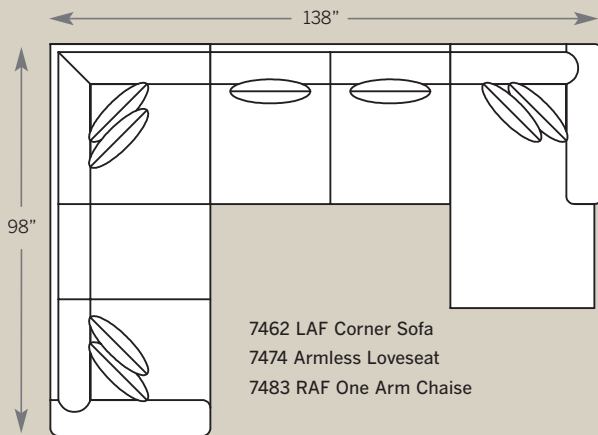

EXAMPLE:

Sofa 7400-PAT-F
Sofa with Panel Arm,
Attached Back, Turned Leg
and Fabric

Standard Features:
Seat Cushions: High Resiliency
Back Pillows: Loose or Attached
Finish: Warm Brown
(No Finish Options)

*Medium Natural Nailheads
Standard on Panel Arm
Leather and Leather Fabric

Note: All Leather Styles (-L)
Back Pillows are
Velcro Semi-attached

POPULAR SECTIONAL CONFIGURATIONS

WINSTON COLLECTION

7400 Sofa
Overall: H 38 W 90 D 40
Seating: H 18 W 72 D 24
Seat Height: 20 Arm Height: 26
Pillows: 4 P21

7475 Studio Sofa
Overall: H 38 W 84 D 40
Seating: H 18 W 66 D 24
Seat Height: 20 Arm Height: 26
Pillows: 4 P21

7420 Loveseat
Overall: H 38 W 66 D 40
Seating: H 18 W 48 D 24
Seat Height: 20 Arm Height: 26
Pillows: 2 P21

Drawings are 1/4" scale

Please note: All Track Arm Pieces are 2.5 inches less per arm on overall width.