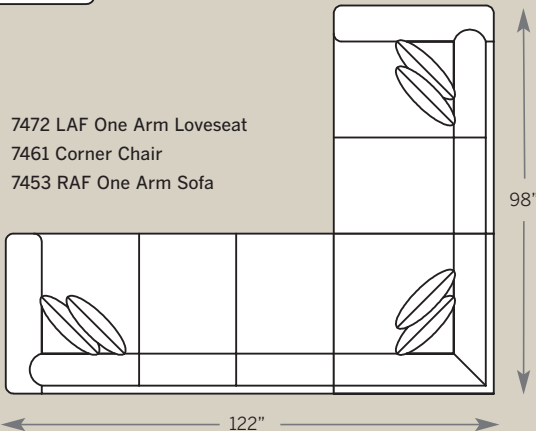

M = Modern Leg

T = Turned Leg

S = Skirt

4 Choose Your Material >

F = Fabric

LF = Leather/Fabric

*L = Leather

How To Order >

EXAMPLE:

Sofa 7400-PAT-F
Sofa with Panel Arm,
Attached Back, Turned Leg
and Fabric

Standard Features:
Seat Cushions: High Resiliency
Back Pillows: Loose or Attached
Finish: Warm Brown
(No Finish Options)

*Medium Natural Nailheads
Standard on Panel Arm
Leather and Leather Fabric

Note: All Leather Styles (-L)
Back Pillows are
Velcro Semi-attached

POPULAR SECTIONAL CONFIGURATIONS

WINSTON COLLECTION

7400 Sofa
Overall: H 38 W 90 D 40
Seating: H 18 W 72 D 24
Seat Height: 20 Arm Height: 26
Pillows: 4 P21

7475 Studio Sofa
Overall: H 38 W 84 D 40
Seating: H 18 W 66 D 24
Seat Height: 20 Arm Height: 26
Pillows: 4 P21

7420 Loveseat
Overall: H 38 W 66 D 40
Seating: H 18 W 48 D 24
Seat Height: 20 Arm Height: 26
Pillows: 2 P21