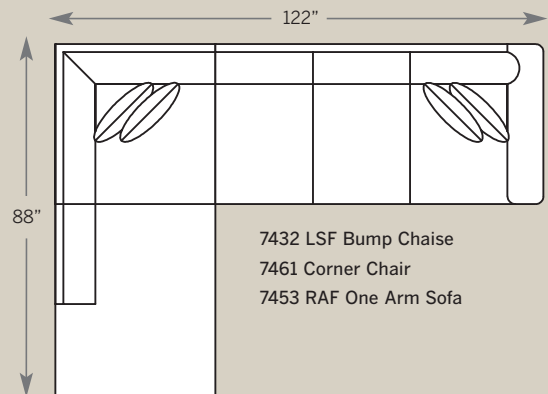

M = Modern Leg

T = Turned Leg

S = Skirt

4 Choose Your Material >

F = Fabric

LF = Leather/Fabric

*L = Leather

How To Order >

EXAMPLE:

Sofa 7400-PAT-F
Sofa with Panel Arm,
Attached Back, Turned Leg
and Fabric

Standard Features:
Seat Cushions: High Resiliency
Back Pillows: Loose or Attached
Finish: Warm Brown
(No Finish Options)

*Medium Natural Nailheads
Standard on Panel Arm
Leather and Leather Fabric

Note: All Leather Styles (-L)
Back Pillows are
Velcro Semi-attached

POPULAR SECTIONAL CONFIGURATIONS

WINSTON COLLECTION

7400 Sofa
Overall: H 38 W 90 D 40
Seating: H 18 W 72 D 24
Seat Height: 20 Arm Height: 26
Pillows: 4 P21

7475 Studio Sofa
Overall: H 38 W 84 D 40
Seating: H 18 W 66 D 24
Seat Height: 20 Arm Height: 26
Pillows: 4 P21

7420 Loveseat
Overall: H 38 W 66 D 40
Seating: H 18 W 48 D 24
Seat Height: 20 Arm Height: 26
Pillows: 2 P21