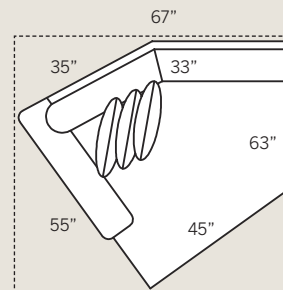

7474 Armless Loveseat
Overall: H 38 W 60 D 40
Seating: H 18 W 60 D 24
Seat Height: 20
Pillows: 2 P21

7454 Armless Chair
Overall: H 38 W 25 D 40
Seating: H 18 W 25 D 24
Seat Height: 20
Pillows: 1 P21

7482 LAF One Arm Chaise
7483 RAF One Arm Chaise
Overall: H 38 W 38 D 66
Seating: H 18 W 29 D 48
Seat Height: 20 Arm Height: 26
Pillows: 2 P21

7452 LAF One Arm Sofa
7453 RAF One Arm Sofa
Overall: H 38 W 82 D 40
Seating: H 18 W 73 D 24
Seat Height: 20 Arm Height: 26
Pillows: 2 P21

7472 LAF One Arm Loveseat
7473 RAF One Arm Loveseat
Overall: H 38 W 58 D 40
Seating: H 18 W 49 D 24
Seat Height: 20 Arm Height: 26
Pillows: 2 P21

7486 LAF Floating Chaise
7487 RAF Floating Chaise
Overall: H 37 W 35 D 66
Seating: H 18 W 24 D 48
Seat Height: 20 Arm Height: 26
Pillows: 2 P21

Note:
Floating Chaise
must include
Floating Ottoman.

7407 Floating Ottoman
Overall: H 20 W 33 D 25

Drawings are 1/4" scale

Please note: All Track Arm Pieces are 2.5 inches less per arm on overall width.