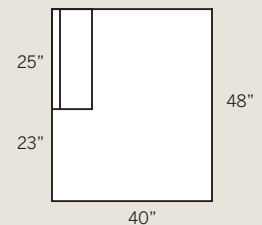

7474 Armless Loveseat
Overall: H 38 W 60 D 40
Seating: H 18 W 60 D 24
Seat Height: 20
Pillows: 2 P21

7454 Armless Chair
Overall: H 38 W 25 D 40
Seating: H 18 W 25 D 24
Seat Height: 20
Pillows: 1 P21

7482 LAF One Arm Chaise
7483 RAF One Arm Chaise
Overall: H 38 W 38 D 66
Seating: H 18 W 29 D 48
Seat Height: 20 Arm Height: 26
Pillows: 2 P21

7452 LAF One Arm Sofa
7453 RAF One Arm Sofa
Overall: H 38 W 82 D 40
Seating: H 18 W 73 D 24
Seat Height: 20 Arm Height: 26
Pillows: 2 P21

7472 LAF One Arm Loveseat
7473 RAF One Arm Loveseat
Overall: H 38 W 58 D 40
Seating: H 18 W 49 D 24
Seat Height: 20 Arm Height: 26
Pillows: 2 P21

7486 LAF Floating Chaise
7487 RAF Floating Chaise
Overall: H 37 W 35 D 66
Seating: H 18 W 24 D 48
Seat Height: 20 Arm Height: 26
Pillows: 2 P21

Note:
Floating Chaise
must include
Floating Ottoman.

7407 Floating Ottoman
Overall: H 20 W 33 D 25

7442 LAF End Wedge
7443 RAF End Wedge
Overall: H 38 W 67 D 55
Seating: H 18 W 48 D 35
Seat Height: 20 Arm Height: 26
Pillows: 3 P21

7432 LSF Bump Chaise
7433 RSF Bump Chaise
Overall: H 38 W 40 D 48
Seating: H 18 W 24 D 48
Seat Height: 20