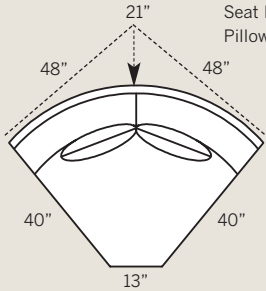

*Medium Natural Nailheads
Standard on Panel Arm
Leather and Leather Fabric

Note: All Leather Styles (-L)
Back Pillows are
Velcro Semi-attached

POPULAR SECTIONAL CONFIGURATIONS

WINSTON COLLECTION

7400 Sofa
Overall: H 38 W 90 D 40
Seating: H 18 W 72 D 24
Seat Height: 20 Arm Height: 26
Pillows: 4 P21

7401 Chair
Overall: H 38 W 40 D 40
Seating: H 18 W 22 D 24
Seat Height: 20 Arm Height: 26

7465 Conversation Sofa
Overall: H 38 W 116 D 40
Seating: H 18 W 70 D 24
Seat Height: 20 Arm Height: 26
Pillows: 4 P21

7461 Corner Chair
Overall: H 38 W 40 D 40
Seating: H 18 W 24 D 24
Seat Height: 20
Pillows: 2 P21

7455 Chair & 1/2
Overall: H 38 W 48 D 40
Seating: H 18 W 30 D 24
Seat Height: 20 Arm Height: 26
Pillows: 2 P21

7408 Ottoman
Overall: H 18 W 27 D 21

7468 Ottoman & 1/2
Overall: H 18 W 38 D 25

7480 Wedge
Overall: H 38 W 69 D 40
Seating: H 18 W 50 D 24
Seat Height: 20
Pillows: 2 P21

7462 LAF Corner Sofa
7463 RAF Corner Sofa
Overall: H 38 W 98 D 40
Seating: H 18 W 74 D 24
Seat Height: 20 Arm Height: 26
Pillows: 4 P21