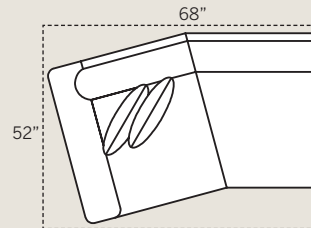

7461 Corner Chair
Overall: H 38 W 40 D 40
Seating: H 18 W 24 D 24
Seat Height: 20
Pillows: 2 P21

7455 Chair & 1/2
Overall: H 38 W 48 D 40
Seating: H 18 W 30 D 24
Seat Height: 20 Arm Height: 26
Pillows: 2 P21

7408 Ottoman
Overall: H 18 W 27 D 21

7468 Ottoman & 1/2
Overall: H 18 W 38 D 25

7480 Wedge
Overall: H 38 W 69 D 40
Seating: H 18 W 50 D 24
Seat Height: 20
Pillows: 2 P21

7462 LAF Corner Sofa
7463 RAF Corner Sofa
Overall: H 38 W 98 D 40
Seating: H 18 W 74 D 24
Seat Height: 20 Arm Height: 26
Pillows: 4 P21

7422 LAF Angle Loveseat
7423 RAF Angle Loveseat
Overall: H 38 W 68 D 40
Seating: H 18 W 49 D 24
Seat Height: 20 Arm Height: 26
Pillows: 2 P21

7412 LAF One Arm Chair
7413 RAF One Arm Chair
Overall: H 38 W 35 D 40
Seating: H 18 W 24 D 24
Seat Height: 20 Arm Height: 26
Pillows: 1 P21

7474 Armless Loveseat
Overall: H 38 W 60 D 40
Seating: H 18 W 60 D 24
Seat Height: 20
Pillows: 2 P21

7454 Armless Chair
Overall: H 38 W 25 D 40
Seating: H 18 W 25 D 24
Seat Height: 20
Pillows: 1 P21

7482 LAF One Arm Chaise
7483 RAF One Arm Chaise
Overall: H 38 W 38 D 66
Seating: H 18 W 29 D 48
Seat Height: 20 Arm Height: 26
Pillows: 2 P21