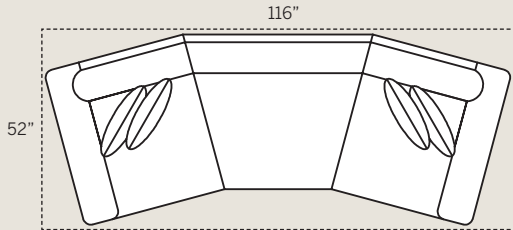

7465 Conversation Sofa
Overall: H 38 W 116 D 40
Seating: H 18 W 70 D 24
Seat Height: 20 Arm Height: 26
Pillows: 4 P21