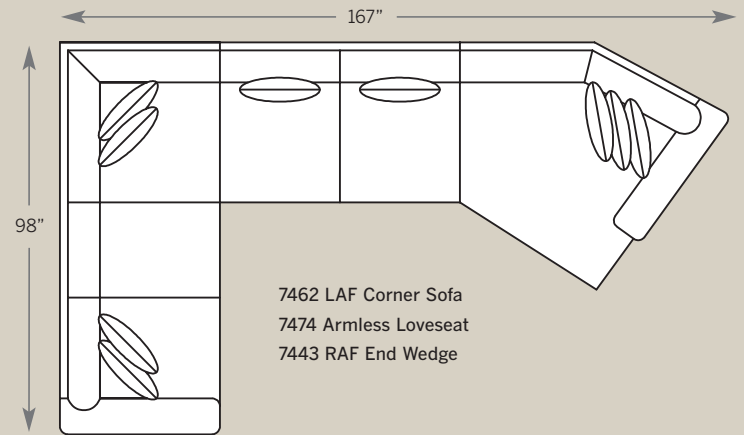

EXAMPLE:

Sofa 7400-PAT-F
Sofa with Panel Arm,
Attached Back, Turned Leg
and Fabric

Standard Features:
Seat Cushions: High Resiliency
Back Pillows: Loose or Attached
Finish: Warm Brown
(No Finish Options)

*Medium Natural Nailheads
Standard on Panel Arm
Leather and Leather Fabric

Note: All Leather Styles (-L)
Back Pillows are
Velcro Semi-attached

POPULAR SECTIONAL CONFIGURATIONS

WINSTON COLLECTION

7400 Sofa
Overall: H 38 W 90 D 40
Seating: H 18 W 72 D 24
Seat Height: 20 Arm Height: 26
Pillows: 4 P21

7475 Studio Sofa
Overall: H 38 W 84 D 40
Seating: H 18 W 66 D 24
Seat Height: 20 Arm Height: 26
Pillows: 4 P21

7420 Loveseat
Overall: H 38 W 66 D 40
Seating: H 18 W 48 D 24
Seat Height: 20 Arm Height: 26
Pillows: 2 P21

Drawings are 1/4" scale

Please note: All Track Arm Pieces are 2.5 inches less per arm on overall width.