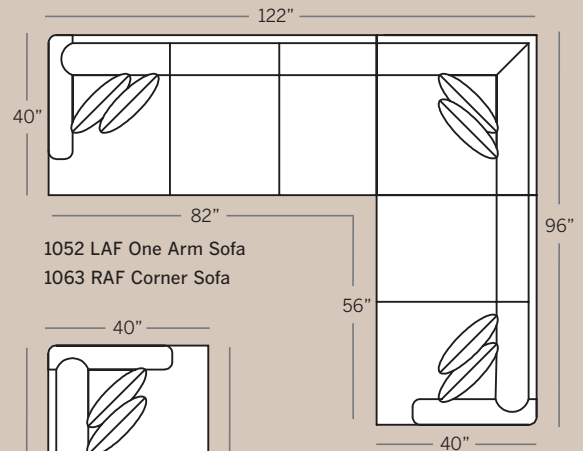

N = Single
Nail Heads

D = Double
Nail Heads

Z = No
Nail Heads

4 Choose Your Material >

F = Fabric

LF = Leather/Fabric

L = Leather

How To Order >

Note: All Leather Styles (-L)
Back Pillows are
Velcro Semi-Attached

POPULAR SECTIONAL CONFIGURATIONS

SAVANNAH COLLECTION

1000 Sofa
 Overall: H 38 W 86 D 40
 Seating: H 18 W 77 D 22
 Seat Height: 20 Arm Height: 23
 Pillows: 4 P21

1085 Two Cushion Sofa
 Overall: H 38 W 86 D 40
 Seating: H 18 W 77 D 22
 Seat Height: 20 Arm Height: 23
 Pillows: 4 P21

1020 Loveseat
 Overall: H 38 W 60 D 40
 Seating: H 18 W 51 D 22
 Seat Height: 20 Arm Height: 23
 Pillows: 2 P21

Drawings are 1/4" scale

Please note: All Recessed Arm Pieces are 1.5 inches larger per arm on overall width