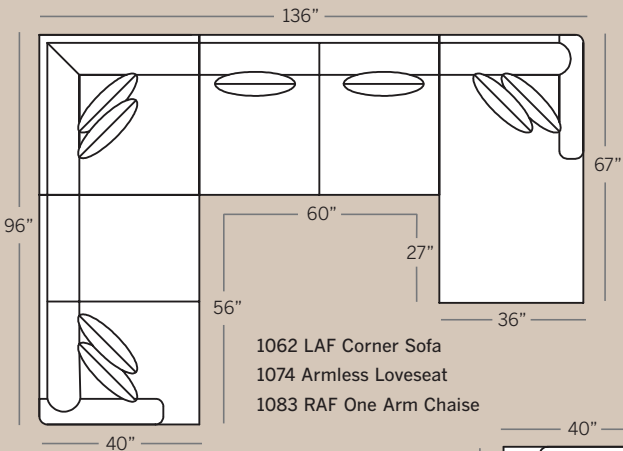

Note: All Leather Styles (-L)
Back Pillows are
Velcro Semi-Attached

POPULAR SECTIONAL CONFIGURATIONS

SAVANNAH COLLECTION

1000 Sofa
 Overall: H 38 W 86 D 40
 Seating: H 18 W 77 D 22
 Seat Height: 20 Arm Height: 23
 Pillows: 4 P21

1085 Two Cushion Sofa
 Overall: H 38 W 86 D 40
 Seating: H 18 W 77 D 22
 Seat Height: 20 Arm Height: 23
 Pillows: 4 P21

1020 Loveseat
 Overall: H 38 W 60 D 40
 Seating: H 18 W 51 D 22
 Seat Height: 20 Arm Height: 23
 Pillows: 2 P21

1062 LAF Corner Sofa
1063 RAF Corner Sofa
 Overall: H 38 W 96 D 40
 Seating: H 18 W 73 D 22
 Seat Height: 20 Arm Height: 23
 Pillows: 4 P21

1061 Corner Chair
 Overall: H 38 W 40 D 40
 Seating: H 18 W 22 D 22
 Seat Height: 20 Arm Height: N/A
 Pillows: 2 P21

Drawings are 1/4" scale

Please note: All Recessed Arm Pieces are 1.5 inches larger per arm on overall width