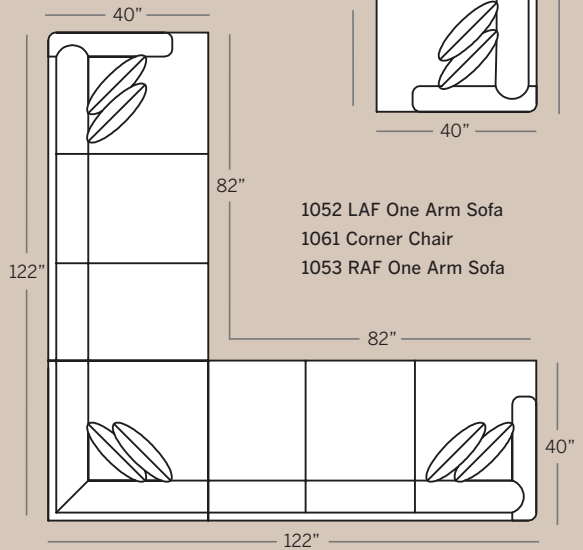

Note: All Leather Styles (-L)
Back Pillows are
Velcro Semi-Attached

POPULAR SECTIONAL CONFIGURATIONS

SAVANNAH COLLECTION

1000 Sofa
 Overall: H 38 W 86 D 40
 Seating: H 18 W 77 D 22
 Seat Height: 20 Arm Height: 23
 Pillows: 4 P21

1085 Two Cushion Sofa
 Overall: H 38 W 86 D 40
 Seating: H 18 W 77 D 22
 Seat Height: 20 Arm Height: 23
 Pillows: 4 P21

1020 Loveseat
 Overall: H 38 W 60 D 40
 Seating: H 18 W 51 D 22
 Seat Height: 20 Arm Height: 23
 Pillows: 2 P21

1001 Chair
 Overall: H 38 W 32 D 40
 Seating: H 18 W 23 D 22
 Seat Height: 20 Arm Height: 23

1052 LAF One Arm Sofa
1053 RAF One Arm Sofa
 Overall: H 38 W 82 D 40
 Seating: H 18 W 77 D 22
 Seat Height: 20 Arm Height: 23
 Pillows: 2 P21

Drawings are 1/4" scale

Please note: All Recessed Arm Pieces are 1.5 inches larger per arm on overall width