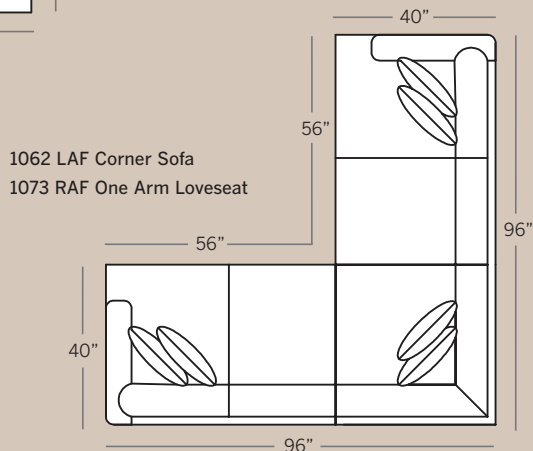

N = Single
Nail Heads

D = Double
Nail Heads

Z = No
Nail Heads

4 Choose Your Material >

F = Fabric

LF = Leather/Fabric

L = Leather

How To Order >

Note: All Leather Styles (-L)
Back Pillows are
Velcro Semi-Attached

POPULAR SECTIONAL CONFIGURATIONS

SAVANNAH COLLECTION

1000 Sofa
 Overall: H 38 W 86 D 40
 Seating: H 18 W 77 D 22
 Seat Height: 20 Arm Height: 23
 Pillows: 4 P21

1085 Two Cushion Sofa
 Overall: H 38 W 86 D 40
 Seating: H 18 W 77 D 22
 Seat Height: 20 Arm Height: 23
 Pillows: 4 P21

1020 Loveseat
 Overall: H 38 W 60 D 40
 Seating: H 18 W 51 D 22
 Seat Height: 20 Arm Height: 23
 Pillows: 2 P21

Drawings are 1/4" scale

Please note: All Recessed Arm Pieces are 1.5 inches larger per arm on overall width