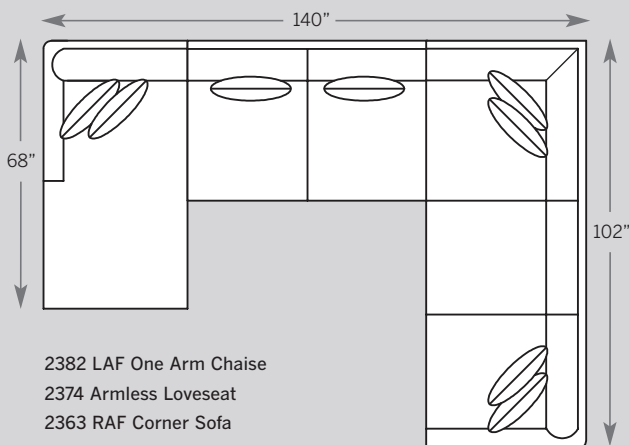

Note: All Leather Styles (-L)

Back Pillows are Velcro Semi-Attached

POPULAR SECTIONAL CONFIGURATIONS

2372 LAF One Arm Loveseat
2363 RAF Corner Sofa

2352 LAF One Arm Sofa
2361 Corner Chair
2353 RAF One Arm Sofa

2382 LAF One Arm Chaise
2374 Armless Loveseat
2363 RAF Corner Sofa

2382 LAF One Arm Chaise
2374 Armless Loveseat
2383 RAF One Arm Chaise

SANTIAGO COLLECTION

2385 Large Sofa
 Overall: H 37 W 90 D 43
 Seating: H 18 W 80 D 23
 Seat Height: 19 Arm Height: 25
 Pillows: 4 P22

2350 Bench Cushion Sofa
 Overall: H 37 W 90 D 43
 Seating: H 18 W 80 D 23
 Seat Height: 19 Arm Height: 25
 Pillows: 4 P22

2300 Sofa
 Overall: H 37 W 84 D 43
 Seating: H 18 W 74 D 23
 Seat Height: 19 Arm Height: 25
 Pillows: 2 P22

2375 Studio Sofa
 Overall: H 37 W 78 D 43
 Seating: H 18 W 68 D 23
 Seat Height: 19 Arm Height: 25
 Pillows: 2 P22

2320 Loveseat
 Overall: H 37 W 64 D 43
 Seating: H 18 W 54 D 23
 Seat Height: 19 Arm Height: 25
 Pillows: 2 P22