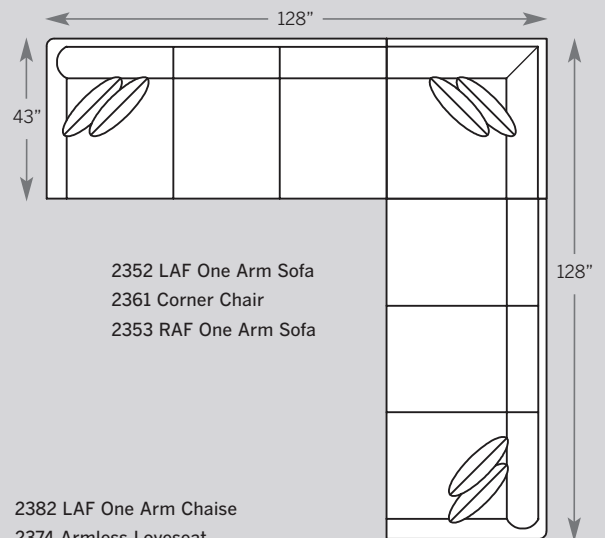

2382 LAF One Arm Chaise
2374 Armless Loveseat
2383 RAF One Arm Chaise

2352 LAF One Arm Sofa
2361 Corner Chair
2353 RAF One Arm Sofa