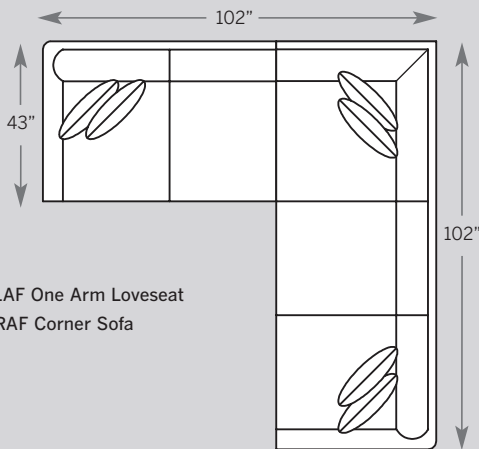

How To Order >

EXAMPLE:

Large Sofa 2385-L

Standard Features:

Seat Cushions: Comfort Down

Back Pillows: Loose

Nailhead Trim: Medium Natural

Finish: Warm Brown (Gray Optional)

Note: All Leather Styles (-L)

Back Pillows are Velcro Semi-Attached

POPULAR SECTIONAL CONFIGURATIONS

2372 LAF One Arm Loveseat
2363 RAF Corner Sofa

2352 LAF One Arm Sofa
2361 Corner Chair
2353 RAF One Arm Sofa

2382 LAF One Arm Chaise
2374 Armless Loveseat
2363 RAF Corner Sofa

2382 LAF One Arm Chaise
2374 Armless Loveseat
2383 RAF One Arm Chaise

SANTIAGO COLLECTION

2385 Large Sofa
 Overall: H 37 W 90 D 43
 Seating: H 18 W 80 D 23
 Seat Height: 19 Arm Height: 25
 Pillows: 4 P22

2350 Bench Cushion Sofa
 Overall: H 37 W 90 D 43
 Seating: H 18 W 80 D 23
 Seat Height: 19 Arm Height: 25
 Pillows: 4 P22

2300 Sofa
 Overall: H 37 W 84 D 43
 Seating: H 18 W 74 D 23
 Seat Height: 19 Arm Height: 25
 Pillows: 2 P22