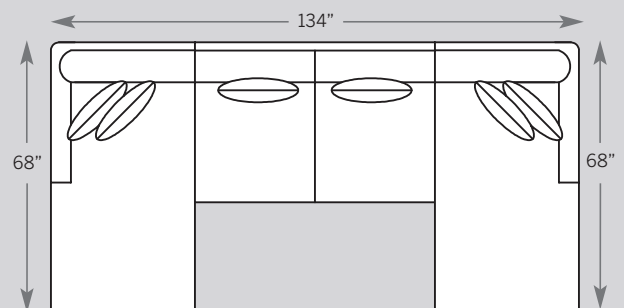

Note: All Leather Styles (-L)

Back Pillows are Velcro Semi-Attached

POPULAR SECTIONAL CONFIGURATIONS

2372 LAF One Arm Loveseat
2363 RAF Corner Sofa

2352 LAF One Arm Sofa
2361 Corner Chair
2353 RAF One Arm Sofa

2382 LAF One Arm Chaise
2374 Armless Loveseat
2363 RAF Corner Sofa

2382 LAF One Arm Chaise
2374 Armless Loveseat
2383 RAF One Arm Chaise

SANTIAGO COLLECTION

2385 Large Sofa
 Overall: H 37 W 90 D 43
 Seating: H 18 W 80 D 23
 Seat Height: 19 Arm Height: 25
 Pillows: 4 P22

2350 Bench Cushion Sofa
 Overall: H 37 W 90 D 43
 Seating: H 18 W 80 D 23
 Seat Height: 19 Arm Height: 25
 Pillows: 4 P22

2300 Sofa
 Overall: H 37 W 84 D 43
 Seating: H 18 W 74 D 23
 Seat Height: 19 Arm Height: 25
 Pillows: 2 P22