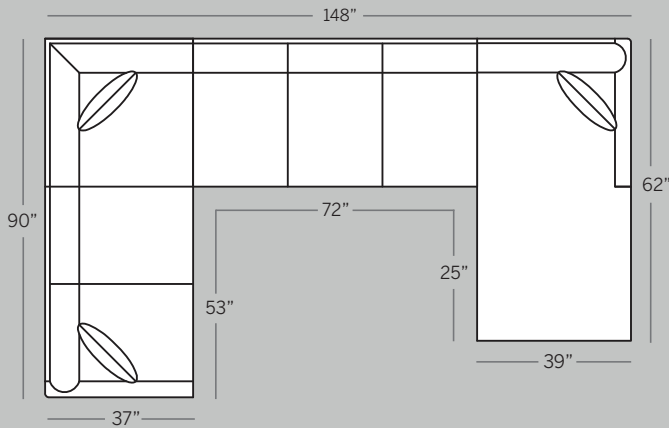

3262 LAF Corner Sofa
3284 Armless Sofa
3283 RAF One Arm Chaise

POPULAR SECTIONAL CONFIGURATIONS