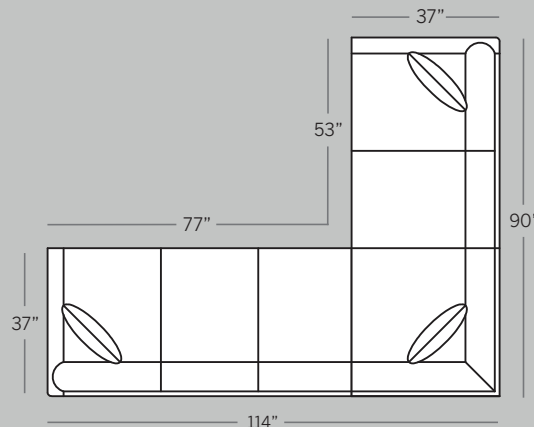

**Note:**

- All Leather Styles (-L)  
Back Pillows are Velcro Semi-Attached

**POPULAR SECTIONAL CONFIGURATIONS**

3262 LAF Corner Sofa  
3273 RAF One Arm Loveseat

3262 LAF Corner Sofa  
3284 Armless Sofa  
3283 RAF One Arm Chaise

### 3275 Sofa

Overall: H 36 W 76 D 37  
Seating: H 17 W 66 D 23  
Seat Height: 20 Arm Height: 24  
Pillows: 2 P21

### 3295 Sofa

Overall: H 36 W 88 D 37  
Seating: H 17 W 78 D 23  
Seat Height: 20 Arm Height: 24  
Pillows: 2 P21

### 3220 Loveseat

Overall: H 36 W 58 D 37  
Seating: H 17 W 48 D 23  
Seat Height: 20 Arm Height: 24  
Pillows: 2 P21