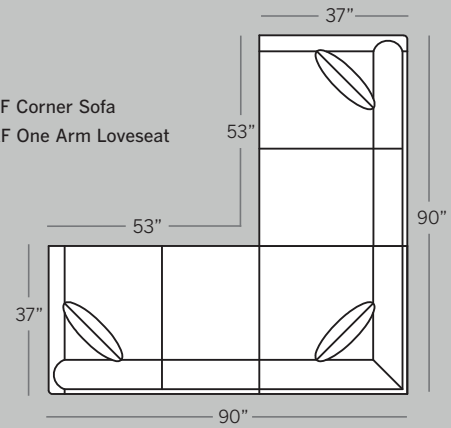

3262 LAF Corner Sofa
3273 RAF One Arm Loveseat