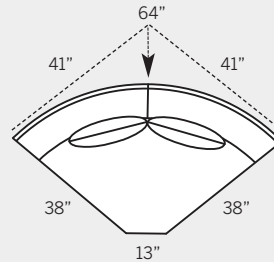

3380 Wedge
Overall: H 37 W 64 D 38
Seating: H 18 W 45 D 38
Seat Height: 20
Pillows: 2 P21