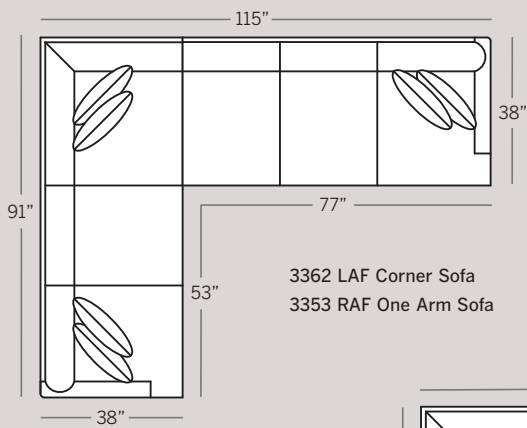

- Note: All Leather Styles (-L)
Back Pillows are
Velcro Semi-Attached

POPULAR SECTIONAL CONFIGURATIONS

LEIGH COLLECTION

3300 Sofa
 Overall: H 37 W 82 D 38
 Seating: H 18 W 72 D 21
 Seat Height: 20 Arm Height: 25
 Pillows: 2 P21

3320 Loveseat
 Overall: H 37 W 58 D 38
 Seating: H 18 W 48 D 21
 Seat Height: 20 Arm Height: 25
 Pillows: 2 P21

3301 Chair
 Overall: H 37 W 34 D 38
 Seating: H 18 W 24 D 21
 Seat Height: 20 Arm Height: 25

3308 Ottoman
 Overall: H 18 W 28 D 21

3340 Sleeper Sofa
 Overall: H 37 W 82 D 38
 Seating: H 18 W 72 D 21
 Seat Height: 20 Arm Height: 25
 Pillows: 2 P21

3392 LAF One Arm Sleeper Sofa
3393 RAF One Arm Sleeper Sofa
 Overall: H 37 W 77 D 38
 Seating: H 18 W 72 D 21
 Seat Height: 20 Arm Height: 25
 Pillows: 2 P21

Drawings are 1/4" scale

*All dimensions are approximate