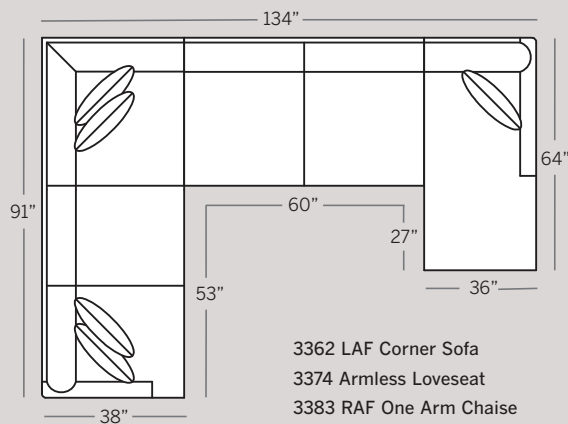

- Note: All Leather Styles (-L)
Back Pillows are
Velcro Semi-Attached

POPULAR SECTIONAL CONFIGURATIONS

LEIGH COLLECTION

3300 Sofa
 Overall: H 37 W 82 D 38
 Seating: H 18 W 72 D 21
 Seat Height: 20 Arm Height: 25
 Pillows: 2 P21

3320 Loveseat
 Overall: H 37 W 58 D 38
 Seating: H 18 W 48 D 21
 Seat Height: 20 Arm Height: 25
 Pillows: 2 P21

3301 Chair
 Overall: H 37 W 34 D 38
 Seating: H 18 W 24 D 21
 Seat Height: 20 Arm Height: 25

3308 Ottoman
 Overall: H 18 W 28 D 21

3340 Sleeper Sofa
 Overall: H 37 W 82 D 38
 Seating: H 18 W 72 D 21
 Seat Height: 20 Arm Height: 25
 Pillows: 2 P21

3392 LAF One Arm Sleeper Sofa
3393 RAF One Arm Sleeper Sofa
 Overall: H 37 W 77 D 38
 Seating: H 18 W 72 D 21
 Seat Height: 20 Arm Height: 25
 Pillows: 2 P21

Drawings are 1/4" scale

*All dimensions are approximate