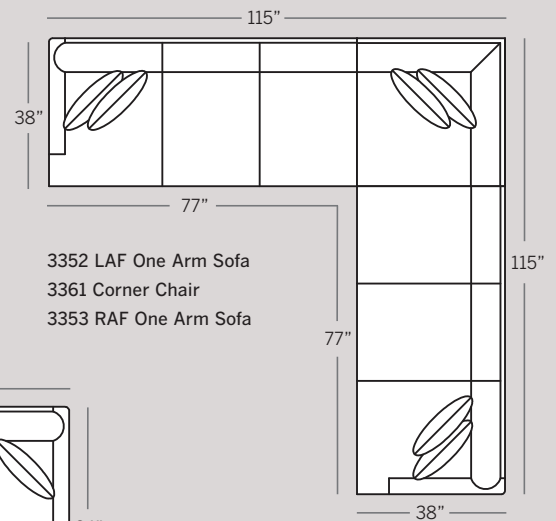

- Note: All Leather Styles (-L)
Back Pillows are
Velcro Semi-Attached

POPULAR SECTIONAL CONFIGURATIONS

LEIGH COLLECTION

3300 Sofa
 Overall: H 37 W 82 D 38
 Seating: H 18 W 72 D 21
 Seat Height: 20 Arm Height: 25
 Pillows: 2 P21

3320 Loveseat
 Overall: H 37 W 58 D 38
 Seating: H 18 W 48 D 21
 Seat Height: 20 Arm Height: 25
 Pillows: 2 P21

3301 Chair
 Overall: H 37 W 34 D 38
 Seating: H 18 W 24 D 21
 Seat Height: 20 Arm Height: 25

3308 Ottoman
 Overall: H 18 W 28 D 21

3340 Sleeper Sofa
 Overall: H 37 W 82 D 38
 Seating: H 18 W 72 D 21
 Seat Height: 20 Arm Height: 25
 Pillows: 2 P21

3392 LAF One Arm Sleeper Sofa
3393 RAF One Arm Sleeper Sofa
 Overall: H 37 W 77 D 38
 Seating: H 18 W 72 D 21
 Seat Height: 20 Arm Height: 25
 Pillows: 2 P21

Drawings are 1/4" scale

*All dimensions are approximate