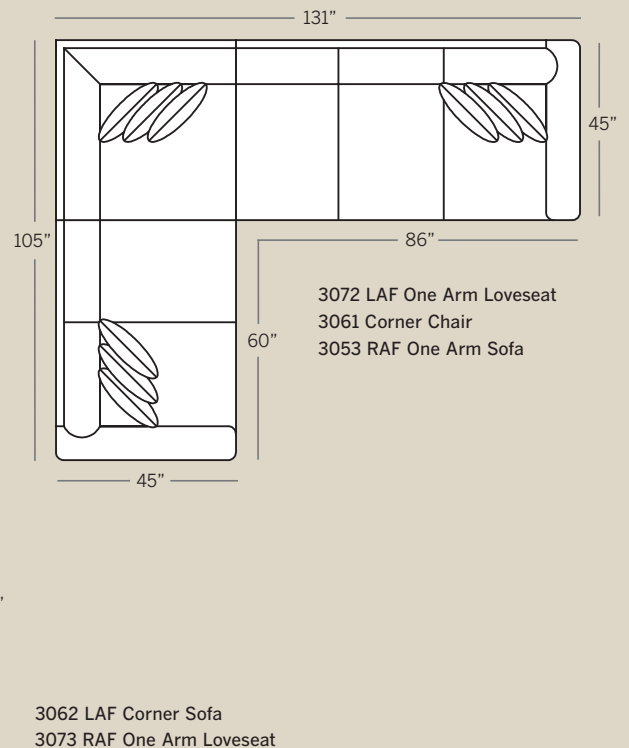

# JULIANNA COLLECTION

**3000 Sofa**

Overall: H 37 W 94 D 45  
 Seating: H 17 W 77 D 24  
 Seat Height: 20 Arm Height: 28  
 Pillows: 4 P23, 1 P2617

**3075 Studio Sofa**

Overall: H 37 W 86 D 45  
 Seating: H 17 W 69 D 24  
 Seat Height: 20 Arm Height: 28  
 Pillows: 2 P23, 1 P2617

**3001 Chair**

Overall: H 37 W 41 D 45  
 Seating: H 17 W 25 D 24  
 Seat Height: 20 Arm Height: 28  
 Pillows: 1 P2617

**3008 Ottoman**

Overall: H 18 W 31 D 22

**3020 Loveseat**

Overall: H 37 W 68 D 45  
 Seating: H 17 W 51 D 24  
 Seat Height: 20 Arm Height: 28  
 Pillows: 2 P23, 1 P2617

**3074 Armless Loveseat**

Overall: H 37 W 60 D 45  
 Seating: H 17 W 60 D 24  
 Seat Height: 20  
 Pillows: 2 P23

**3072 LAF One Arm Loveseat**  
**3073 RAF One Arm Loveseat**

Overall: H 37 W 60 D 45  
 Seating: H 17 W 52 D 24  
 Seat Height: 20 Arm Height: 28  
 Pillows: 3 P23

Drawings are 1/4" scale