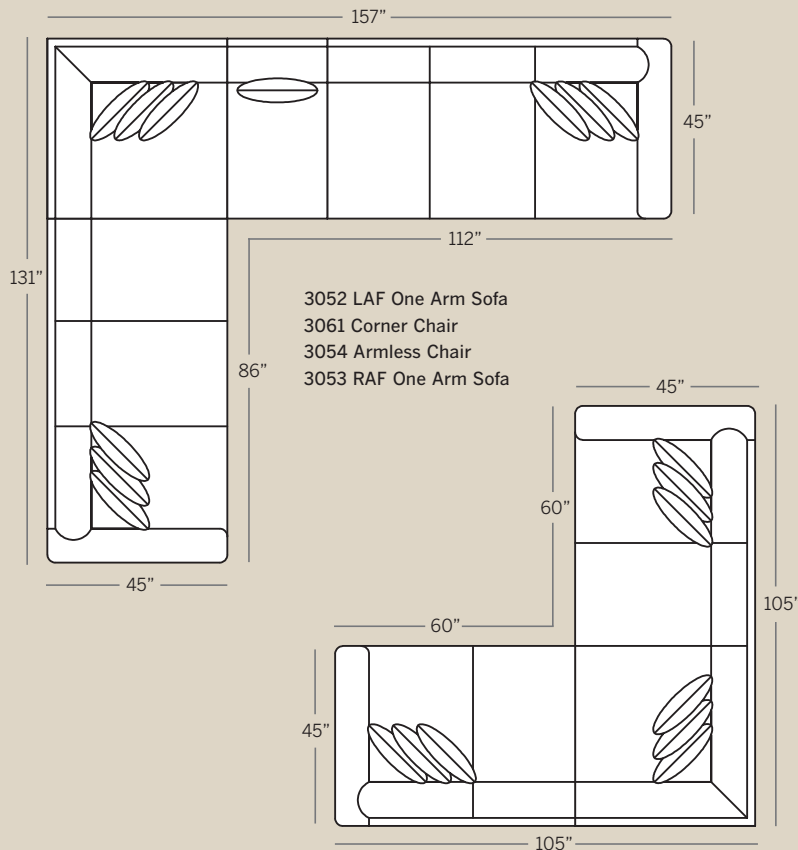

# JULIANNA COLLECTION

**3000 Sofa**

Overall: H 37 W 94 D 45  
 Seating: H 17 W 77 D 24  
 Seat Height: 20 Arm Height: 28  
 Pillows: 4 P23, 1 P2617

**3075 Studio Sofa**

Overall: H 37 W 86 D 45  
 Seating: H 17 W 69 D 24  
 Seat Height: 20 Arm Height: 28  
 Pillows: 2 P23, 1 P2617

Drawings are 1/4" scale