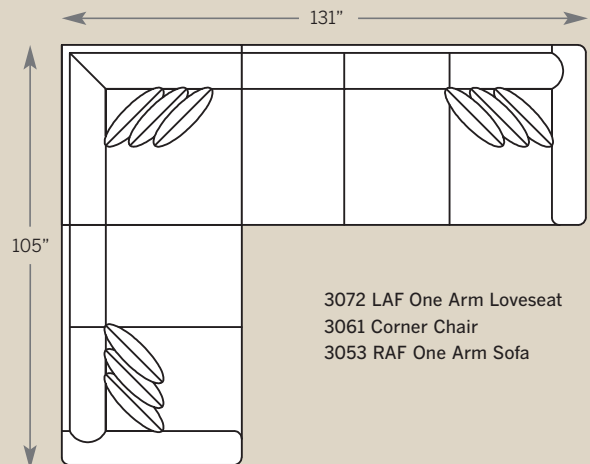

POPULAR SECTIONAL CONFIGURATIONS

3052 LAF One Arm Sofa
 3061 Corner Chair
 3064 Armless Chair
 3053 RAF One Arm Sofa

3072 LAF One Arm Loveseat
 3061 Corner Chair
 3053 RAF One Arm Sofa

3062 LAF Corner Sofa
 3073 RAF One Arm Loveseat

JULIANNA SECTIONAL

3000 Sofa

Overall: H 37 W 94 D 45
Seating: H 17 W 77 D 24
Seat Height: 20 Arm Height: 28
Pillows: 4 P23, 1 P2617

3075 Studio Sofa

Overall: H 37 W 86 D 45
Seating: H 17 W 69 D 24
Seat Height: 20 Arm Height: 28
Pillows: 2 P23, 1 P2617

3062 LAF Corner Sofa

Overall: H 37 W 105 D 45
Seating: H 17 W 76 D 24
Seat Height: 20 Arm Height: 28
Pillows: 6 P23

3063 RAF Corner Sofa

Overall: H 37 W 105 D 45
Seating: H 17 W 76 D 24
Seat Height: 20 Arm Height: 28
Pillows: 6 P23

3073 RAF One Arm Loveseat

Overall: H 37 W 60 D 45
Seating: H 17 W 52 D 24
Seat Height: 20 Arm Height: 28
Pillows: 3 P23

Drawings are 1/4" scale