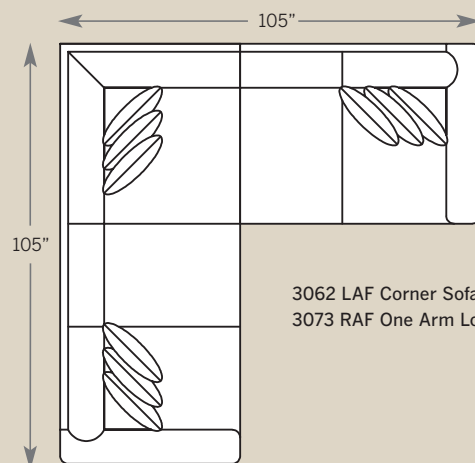

POPULAR SECTIONAL CONFIGURATIONS

3052 LAF One Arm Sofa
 3061 Corner Chair
 3064 Armless Chair
 3053 RAF One Arm Sofa

3072 LAF One Arm Loveseat
 3061 Corner Chair
 3053 RAF One Arm Sofa

3062 LAF Corner Sofa
 3073 RAF One Arm Loveseat

JULIANNA SECTIONAL

3000 Sofa

Overall: H 37 W 94 D 45
Seating: H 17 W 77 D 24
Seat Height: 20 Arm Height: 28
Pillows: 4 P23, 1 P2617

3075 Studio Sofa

Overall: H 37 W 86 D 45
Seating: H 17 W 69 D 24
Seat Height: 20 Arm Height: 28
Pillows: 2 P23, 1 P2617

3001 Chair

Overall: H 37 W 41 D 45
Seating: H 17 W 25 D 24
Seat Height: 20 Arm Height: 28
Pillows: 1 P2617

3008 Ottoman

Overall: H 18 W 31 D 22

3020 Loveseat

Overall: H 37 W 68 D 45
Seating: H 17 W 51 D 24
Seat Height: 20 Arm Height: 28
Pillows: 2 P23, 1 P2617

3073 RAF One Arm Loveseat

Overall: H 37 W 60 D 45
Seating: H 17 W 52 D 24
Seat Height: 20 Arm Height: 28
Pillows: 3 P23

Drawings are 1/4" scale