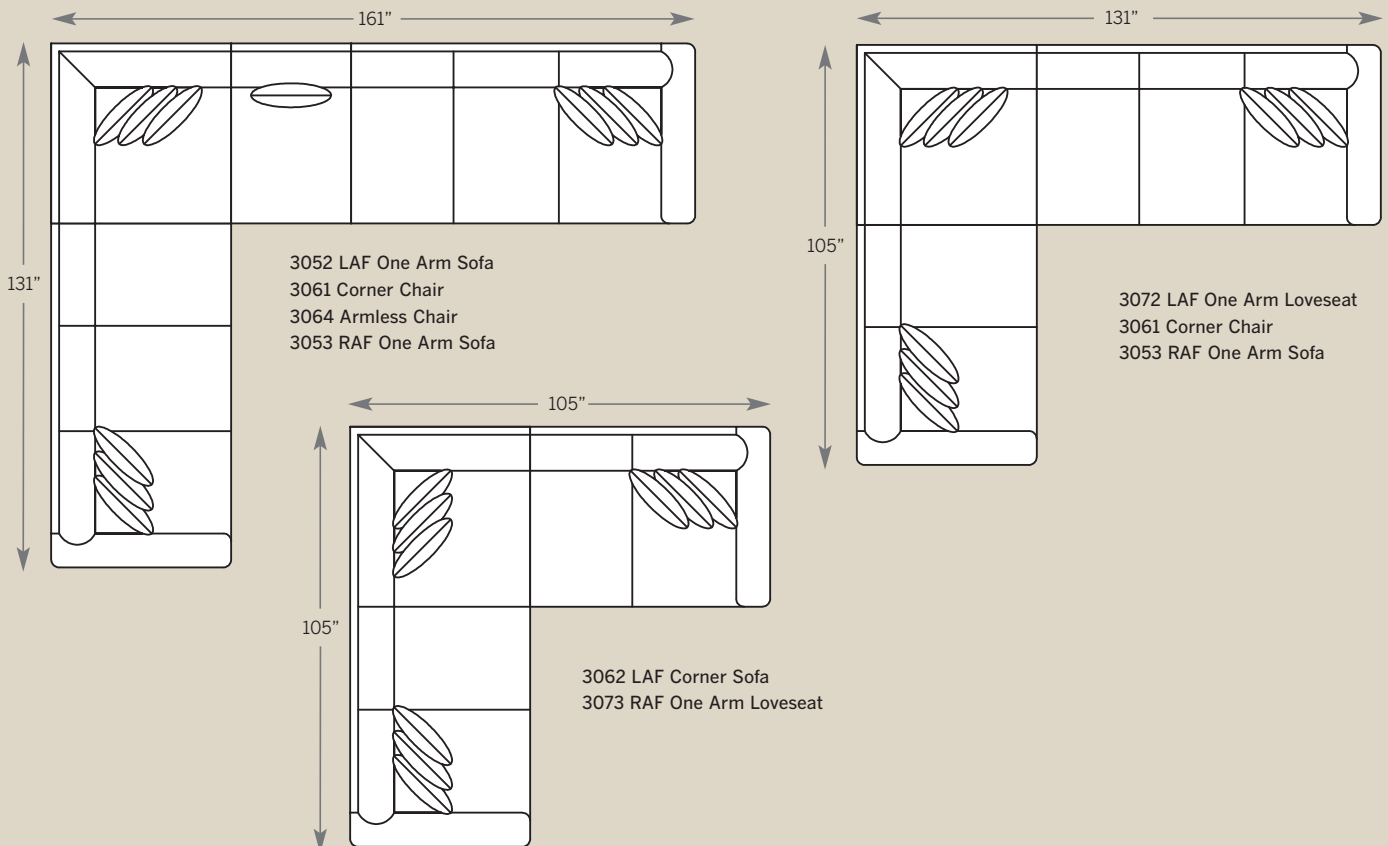

POPULAR SECTIONAL CONFIGURATIONS

JULIANNA SECTIONAL

3000 Sofa

Overall: H 37 W 94 D 45
 Seating: H 17 W 77 D 24
 Seat Height: 20 Arm Height: 28
 Pillows: 4 P23, 1 P2617

3075 Studio Sofa

Overall: H 37 W 86 D 45
 Seating: H 17 W 69 D 24
 Seat Height: 20 Arm Height: 28
 Pillows: 2 P23, 1 P2617

3001 Chair

Overall: H 37 W 41 D 45
 Seating: H 17 W 25 D 24
 Seat Height: 20 Arm Height: 28
 Pillows: 1 P2617

3008 Ottoman

Overall: H 18 W 31 D 22

3020 Loveseat

Overall: H 37 W 68 D 45
 Seating: H 17 W 51 D 24
 Seat Height: 20 Arm Height: 28
 Pillows: 2 P23, 1 P2617

3062 LAF Corner Sofa

Overall: H 37 W 105 D 45
 Seating: H 17 W 76 D 24
 Seat Height: 20 Arm Height: 28
 Pillows: 6 P23

3063 RAF Corner Sofa

Overall: H 37 W 105 D 45
 Seating: H 17 W 76 D 24
 Seat Height: 20 Arm Height: 28
 Pillows: 6 P23

Drawings are 1/4" scale