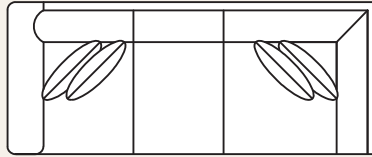

# JORDAN COLLECTION

**5500 Sofa**

Overall: H 37 W 85 D 39  
 Seating: H 17 W 72 D 22  
 Seat Height: 20 Arm Height: 25  
 Pillows: 2 P21

**5595 Large Sofa**

Overall: H 37 W 91 D 39  
 Seating: H 17 W 78 D 22  
 Seat Height: 20 Arm Height: 25  
 Pillows: 4 P21

**5501 Chair**

Overall: H 37 W 37 D 39  
 Seating: H 17 W 24 D 22  
 Seat Height: 20 Arm Height: 25

**5520 Loveseat**

Overall: H 37 W 61 D 39  
 Seating: H 17 W 48 D 22  
 Seat Height: 20 Arm Height: 25  
 Pillows: 2 P21