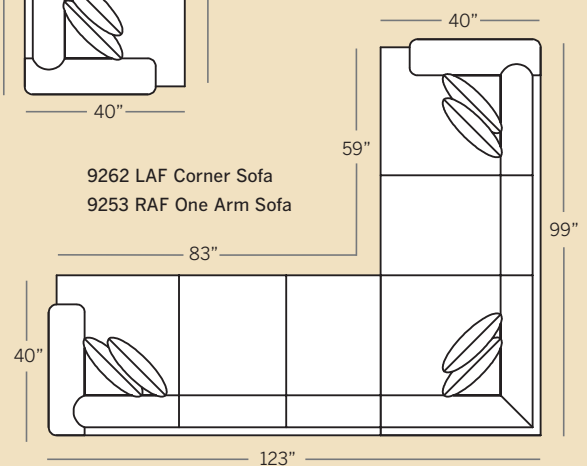

T = Turned Leg

M = Modern Leg

S = Skirt

4 Choose Your Material >

F = Fabric

LF = Leather/Fabric

L = Leather

How To Order >

POPULAR SECTIONAL CONFIGURATIONS

HIGHLAND PARK COLLECTION

9200 Sofa
 Overall: H 39 W 96 D 40
 Seating: H 18 W 78 D 24
 Seat Height: 21 Arm Height: 24
 Pillows: 4 P23

9220 Loveseat
 Overall: H 39 W 72 D 40
 Seating: H 18 W 54 D 24
 Seat Height: 21 Arm Height: 24
 Pillows: 2 P23

9254 Armless Chair
 Overall: H 39 W 24 D 40
 Seating: H 18 W 24 D 24
 Seat Height: 21
 Pillows: 1 P23

9274 Armless Loveseat
 Overall: H 39 W 60 D 40
 Seating: H 18 W 60 D 24
 Seat Height: 21
 Pillows: 2 P23

9282 LAF One Arm Chaise
9283 RAF One Arm Chaise
 Overall: H 39 W 37 D 62
 Seating: H 18 W 25 D 46
 Seat Height: 21 Arm Height: 24
 Pillows: 2 P23

Drawings are 1/4" scale

Please note: All Track Arm Pieces are 2.5 inches less per arm on overall width.