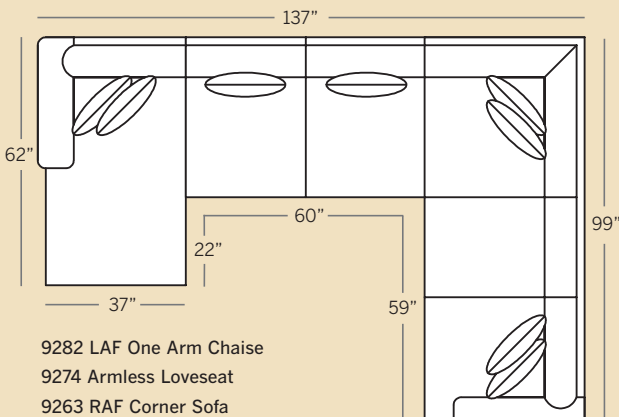

T = Turned Leg

M = Modern Leg

S = Skirt

4 Choose Your Material >

F = Fabric

LF = Leather/Fabric

L = Leather

How To Order >

POPULAR SECTIONAL CONFIGURATIONS

HIGHLAND PARK COLLECTION

9200 Sofa
 Overall: H 39 W 96 D 40
 Seating: H 18 W 78 D 24
 Seat Height: 21 Arm Height: 24
 Pillows: 4 P23

9220 Loveseat
 Overall: H 39 W 72 D 40
 Seating: H 18 W 54 D 24
 Seat Height: 21 Arm Height: 24
 Pillows: 2 P23

9201 Chair & 1/2
 Overall: H 39 W 54 D 40
 Seating: H 18 W 36 D 24
 Seat Height: 21 Arm Height: 24
 Pillows: 2 P23

9261 Corner Chair
 Overall: H 39 W 40 D 40
 Seating: H 18 W 24 D 24
 Seat Height: 21 Arm Height: N/A
 Pillows: 2 P23

9282 LAF One Arm Chaise
9283 RAF One Arm Chaise
 Overall: H 39 W 37 D 62
 Seating: H 18 W 25 D 46
 Seat Height: 21 Arm Height: 24
 Pillows: 2 P23

Drawings are 1/4" scale

Please note: All Track Arm Pieces are 2.5 inches less per arm on overall width.