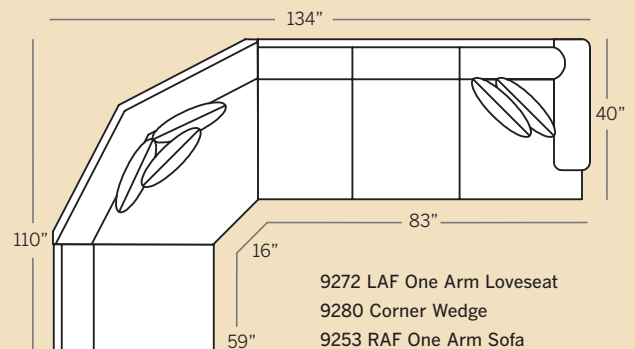

T = Turned Leg

M = Modern Leg

S = Skirt

4 Choose Your Material >

F = Fabric

LF = Leather/Fabric

L = Leather

How To Order >

POPULAR SECTIONAL CONFIGURATIONS

HIGHLAND PARK COLLECTION

9200 Sofa
 Overall: H 39 W 96 D 40
 Seating: H 18 W 78 D 24
 Seat Height: 21 Arm Height: 24
 Pillows: 4 P23

9220 Loveseat
 Overall: H 39 W 72 D 40
 Seating: H 18 W 54 D 24
 Seat Height: 21 Arm Height: 24
 Pillows: 2 P23

9282 LAF One Arm Chaise
9283 RAF One Arm Chaise
 Overall: H 39 W 37 D 62
 Seating: H 18 W 25 D 46
 Seat Height: 21 Arm Height: 24
 Pillows: 2 P23

Drawings are 1/4" scale

Please note: All Track Arm Pieces are 2.5 inches less per arm on overall width.