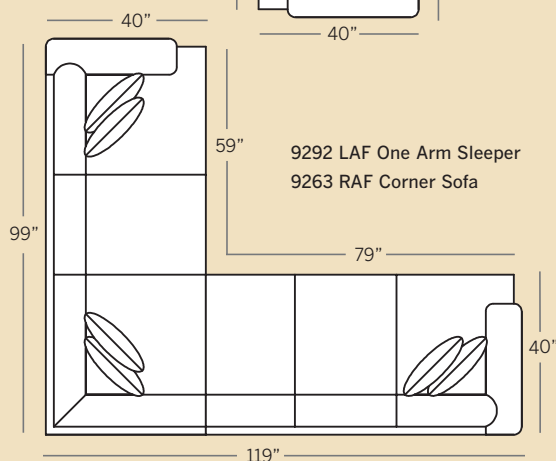

T = Turned Leg

M = Modern Leg

S = Skirt

4 Choose Your Material >

F = Fabric

LF = Leather/Fabric

L = Leather

How To Order >

POPULAR SECTIONAL CONFIGURATIONS

HIGHLAND PARK COLLECTION

9200 Sofa
 Overall: H 39 W 96 D 40
 Seating: H 18 W 78 D 24
 Seat Height: 21 Arm Height: 24
 Pillows: 4 P23

9220 Loveseat
 Overall: H 39 W 72 D 40
 Seating: H 18 W 54 D 24
 Seat Height: 21 Arm Height: 24
 Pillows: 2 P23

9254 Armless Chair
 Overall: H 39 W 24 D 40
 Seating: H 18 W 24 D 24
 Seat Height: 21
 Pillows: 1 P23

9274 Armless Loveseat
 Overall: H 39 W 60 D 40
 Seating: H 18 W 60 D 24
 Seat Height: 21
 Pillows: 2 P23

9282 LAF One Arm Chaise
9283 RAF One Arm Chaise
 Overall: H 39 W 37 D 62
 Seating: H 18 W 25 D 46
 Seat Height: 21 Arm Height: 24
 Pillows: 2 P23

Drawings are 1/4" scale

Please note: All Track Arm Pieces are 2.5 inches less per arm on overall width.