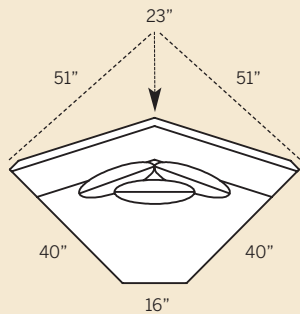

POPULAR SECTIONAL CONFIGURATIONS

HIGHLAND PARK COLLECTION

9200 Sofa
 Overall: H 39 W 96 D 40
 Seating: H 18 W 78 D 24
 Seat Height: 21 Arm Height: 24
 Pillows: 4 P23

9220 Loveseat
 Overall: H 39 W 72 D 40
 Seating: H 18 W 54 D 24
 Seat Height: 21 Arm Height: 24
 Pillows: 2 P23

9201 Chair & 1/2
 Overall: H 39 W 54 D 40
 Seating: H 18 W 36 D 24
 Seat Height: 21 Arm Height: 24
 Pillows: 2 P23

9261 Corner Chair
 Overall: H 39 W 40 D 40
 Seating: H 18 W 24 D 24
 Seat Height: 21 Arm Height: N/A
 Pillows: 2 P23

9280 Corner Wedge
 Overall: H 39 W 73 D 40
 Seating: H 18 W 53 D 24
 Seat Height: 21 Arm Height: N/A
 Pillows: 3 P23

9252 LAF One Arm Sofa
9253 RAF One Arm Sofa
 Overall: H 39 W 83 D 40
 Seating: H 18 W 71 D 24
 Seat Height: 21 Arm Height: 24
 Pillows: 2 P23