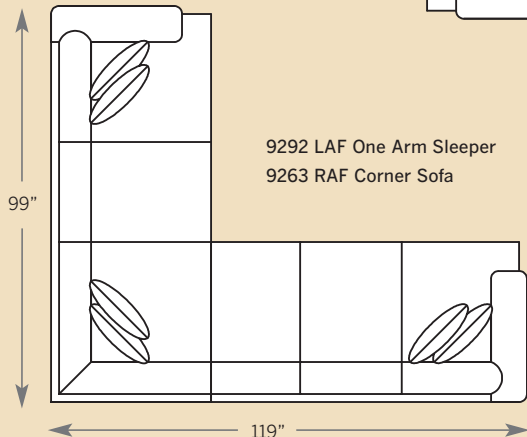

EXAMPLE:

Sofa 9200-PBM-F
Sofa with Panel Arm,
Loose Border Back,
Modern Leg and Fabric

Standard Features:

Seat Cushion: Comfort Down
Back Pillows: Loose
Finish: Warm Brown
(No Finish Options)

Note: All Leather Styles (-L)
Back Pillows are
Velcro Semi-attached

POPULAR SECTIONAL CONFIGURATIONS

HIGHLAND PARK COLLECTION

9200 Sofa
 Overall: H 39 W 96 D 40
 Seating: H 18 W 78 D 24
 Seat Height: 21 Arm Height: 24
 Pillows: 4 P23

9220 Loveseat
 Overall: H 39 W 72 D 40
 Seating: H 18 W 54 D 24
 Seat Height: 21 Arm Height: 24
 Pillows: 2 P23

9201 Chair & 1/2
 Overall: H 39 W 54 D 40
 Seating: H 18 W 36 D 24
 Seat Height: 21 Arm Height: 24
 Pillows: 2 P23

9261 Corner Chair
 Overall: H 39 W 40 D 40
 Seating: H 18 W 24 D 24
 Seat Height: 21
 Pillows: 2 P23

9280 Corner Wedge
 Overall: H 39 W 73 D 40
 Seating: H 18 W 53 D 24
 Seat Height: 21
 Pillows: 3 P23

9252 LAF One Arm Sofa
9253 RAF One Arm Sofa
 Overall: H 39 W 83 D 40
 Seating: H 18 W 71 D 24
 Seat Height: 21 Arm Height: 24
 Pillows: 2 P23