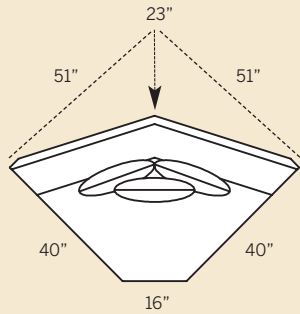

POPULAR SECTIONAL CONFIGURATIONS

HIGHLAND PARK COLLECTION

9200 Sofa
 Overall: H 39 W 96 D 40
 Seating: H 18 W 78 D 24
 Seat Height: 21 Arm Height: 24
 Pillows: 4 P23

9220 Loveseat
 Overall: H 39 W 72 D 40
 Seating: H 18 W 54 D 24
 Seat Height: 21 Arm Height: 24
 Pillows: 2 P23

9201 Chair & 1/2
 Overall: H 39 W 54 D 40
 Seating: H 18 W 36 D 24
 Seat Height: 21 Arm Height: 24
 Pillows: 2 P23

9261 Corner Chair
 Overall: H 39 W 40 D 40
 Seating: H 18 W 24 D 24
 Seat Height: 21
 Pillows: 2 P23

9280 Corner Wedge
 Overall: H 39 W 73 D 40
 Seating: H 18 W 53 D 24
 Seat Height: 21
 Pillows: 3 P23

9252 LAF One Arm Sofa
9253 RAF One Arm Sofa
 Overall: H 39 W 83 D 40
 Seating: H 18 W 71 D 24
 Seat Height: 21 Arm Height: 24
 Pillows: 2 P23