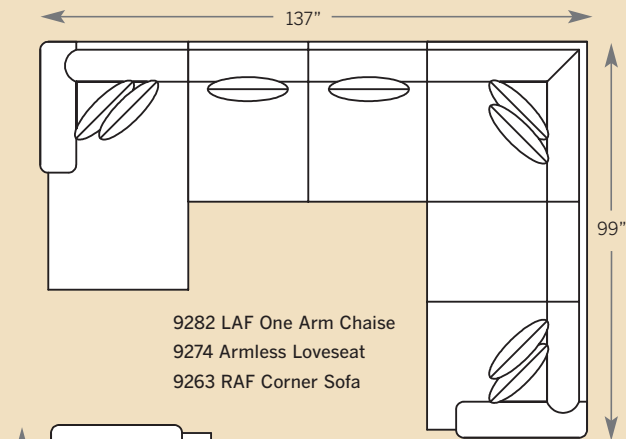

EXAMPLE:

Sofa 9200-PBM-F
Sofa with Panel Arm,
Loose Border Back,
Modern Leg and Fabric

Standard Features:

Seat Cushion: Comfort Down
Back Pillows: Loose
Finish: Warm Brown
(No Finish Options)

Note: All Leather Styles (-L)
Back Pillows are
Velcro Semi-attached

POPULAR SECTIONAL CONFIGURATIONS

HIGHLAND PARK COLLECTION

9200 Sofa
 Overall: H 39 W 96 D 40
 Seating: H 18 W 78 D 24
 Seat Height: 21 Arm Height: 24
 Pillows: 4 P23

9220 Loveseat
 Overall: H 39 W 72 D 40
 Seating: H 18 W 54 D 24
 Seat Height: 21 Arm Height: 24
 Pillows: 2 P23

9201 Chair & 1/2
 Overall: H 39 W 54 D 40
 Seating: H 18 W 36 D 24
 Seat Height: 21 Arm Height: 24
 Pillows: 2 P23

9261 Corner Chair
 Overall: H 39 W 40 D 40
 Seating: H 18 W 24 D 24
 Seat Height: 21
 Pillows: 2 P23

9280 Corner Wedge
 Overall: H 39 W 73 D 40
 Seating: H 18 W 53 D 24
 Seat Height: 21
 Pillows: 3 P23

9252 LAF One Arm Sofa
9253 RAF One Arm Sofa
 Overall: H 39 W 83 D 40
 Seating: H 18 W 71 D 24
 Seat Height: 21 Arm Height: 24
 Pillows: 2 P23