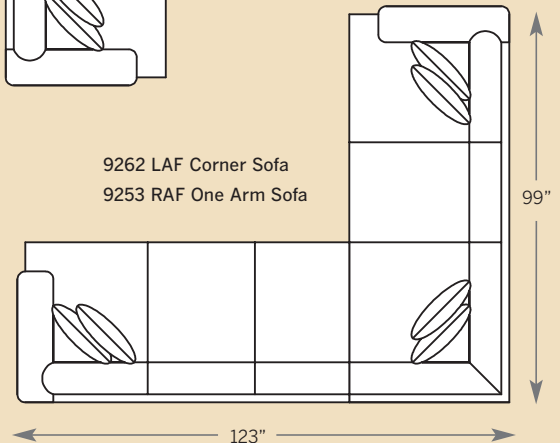

EXAMPLE:

Sofa 9200-PBM-F
Sofa with Panel Arm,
Loose Border Back,
Modern Leg and Fabric

Standard Features:

Seat Cushion: Comfort Down
Back Pillows: Loose
Finish: Warm Brown
(No Finish Options)

Note: All Leather Styles (-L)
Back Pillows are
Velcro Semi-attached

POPULAR SECTIONAL CONFIGURATIONS

HIGHLAND PARK COLLECTION

9200 Sofa
 Overall: H 39 W 96 D 40
 Seating: H 18 W 78 D 24
 Seat Height: 21 Arm Height: 24
 Pillows: 4 P23

9220 Loveseat
 Overall: H 39 W 72 D 40
 Seating: H 18 W 54 D 24
 Seat Height: 21 Arm Height: 24
 Pillows: 2 P23

9201 Chair & 1/2
 Overall: H 39 W 54 D 40
 Seating: H 18 W 36 D 24
 Seat Height: 21 Arm Height: 24
 Pillows: 2 P23

9261 Corner Chair
 Overall: H 39 W 40 D 40
 Seating: H 18 W 24 D 24
 Seat Height: 21
 Pillows: 2 P23

9280 Corner Wedge
 Overall: H 39 W 73 D 40
 Seating: H 18 W 53 D 24
 Seat Height: 21
 Pillows: 3 P23

9252 LAF One Arm Sofa
9253 RAF One Arm Sofa
 Overall: H 39 W 83 D 40
 Seating: H 18 W 71 D 24
 Seat Height: 21 Arm Height: 24
 Pillows: 2 P23