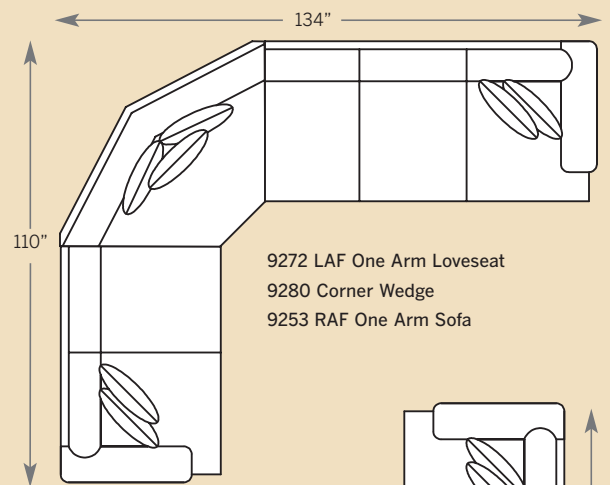

EXAMPLE:

Sofa 9200-PBM-F
Sofa with Panel Arm,
Loose Border Back,
Modern Leg and Fabric

Standard Features:

Seat Cushion: Comfort Down
Back Pillows: Loose
Finish: Warm Brown
(No Finish Options)

Note: All Leather Styles (-L)
Back Pillows are
Velcro Semi-attached

POPULAR SECTIONAL CONFIGURATIONS

HIGHLAND PARK COLLECTION

9200 Sofa
 Overall: H 39 W 96 D 40
 Seating: H 18 W 78 D 24
 Seat Height: 21 Arm Height: 24
 Pillows: 4 P23

9220 Loveseat
 Overall: H 39 W 72 D 40
 Seating: H 18 W 54 D 24
 Seat Height: 21 Arm Height: 24
 Pillows: 2 P23

9201 Chair & 1/2
 Overall: H 39 W 54 D 40
 Seating: H 18 W 36 D 24
 Seat Height: 21 Arm Height: 24
 Pillows: 2 P23

9261 Corner Chair
 Overall: H 39 W 40 D 40
 Seating: H 18 W 24 D 24
 Seat Height: 21
 Pillows: 2 P23

9280 Corner Wedge
 Overall: H 39 W 73 D 40
 Seating: H 18 W 53 D 24
 Seat Height: 21
 Pillows: 3 P23

9252 LAF One Arm Sofa
9253 RAF One Arm Sofa
 Overall: H 39 W 83 D 40
 Seating: H 18 W 71 D 24
 Seat Height: 21 Arm Height: 24
 Pillows: 2 P23