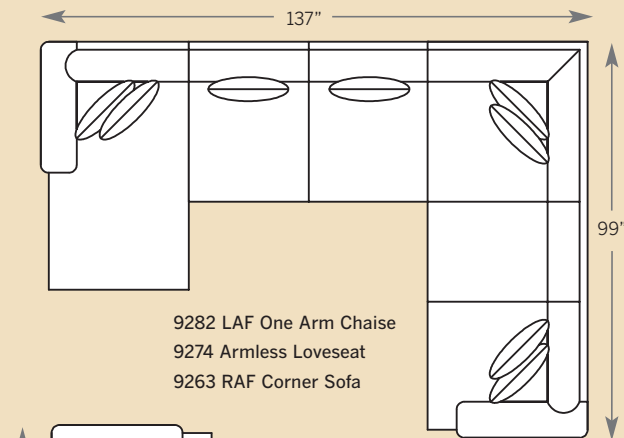

EXAMPLE:

Sofa 9200-PBM-F

Sofa with Panel Arm,
Loose Border Back,
Modern Leg and Fabric

Standard Features:

Seat Cushion: Comfort Down
Back Pillows: Loose
Finish: Warm Brown
(No Finish Options)

POPULAR SECTIONAL CONFIGURATIONS

HIGHLAND PARK SECTIONAL

9200 Sofa
Overall: H 39 W 96 D 40
Seating: H 18 W 78 D 24
Seat Height: 21 Arm Height: 26
Pillows: 4 P23

9220 Loveseat
Overall: H 39 W 72 D 40
Seating: H 18 W 54 D 24
Seat Height: 21 Arm Height: 26
Pillows: 2 P23

9201 Chair & 1/2
Overall: H 39 W 54 D 40
Seating: H 18 W 36 D 24
Seat Height: 21 Arm Height: 26
Pillows: 2 P23

9261 Corner Chair
Overall: H 39 W 40 D 40
Seating: H 18 W 24 D 24
Seat Height: 21
Pillows: 2 P23

Drawings are 1/4" scale

Please note: All Track Arm Pieces are 2.5 inches less per arm on overall width.