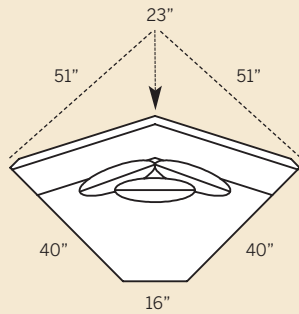

HIGHLAND PARK SECTIONAL

9200 Sofa
Overall: H 39 W 96 D 40
Seating: H 18 W 78 D 24
Seat Height: 21 Arm Height: 26
Pillows: 4 P23

9220 Loveseat
Overall: H 39 W 72 D 40
Seating: H 18 W 54 D 24
Seat Height: 21 Arm Height: 26
Pillows: 2 P23

9201 Chair & 1/2
Overall: H 39 W 54 D 40
Seating: H 18 W 36 D 24
Seat Height: 21 Arm Height: 26
Pillows: 2 P23

9261 Corner Chair
Overall: H 39 W 40 D 40
Seating: H 18 W 24 D 24
Seat Height: 21
Pillows: 2 P23

9280 Corner Wedge
Overall: H 39 W 73 D 40
Seating: H 18 W 53 D 24
Seat Height: 21
Pillows: 3 P23

9252 LAF One Arm Sofa
9253 RAF One Arm Sofa
Overall: H 39 W 83 D 40
Seating: H 18 W 71 D 24
Seat Height: 21 Arm Height: 26
Pillows: 2 P23

Drawings are 1/4" scale

Please note: All Track Arm Pieces are 2.5 inches less per arm on overall width.