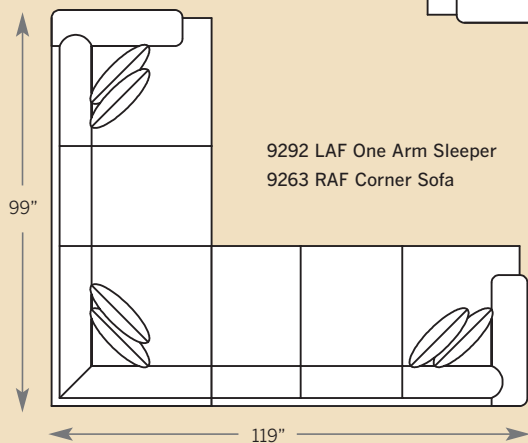

EXAMPLE:

Sofa 9200-PBM-F

Sofa with Panel Arm,
Loose Border Back,
Modern Leg and Fabric

Standard Features:

Seat Cushion: Comfort Down
Back Pillows: Loose
Finish: Warm Brown
(No Finish Options)

POPULAR SECTIONAL CONFIGURATIONS

HIGHLAND PARK SECTIONAL

9200 Sofa
Overall: H 39 W 96 D 40
Seating: H 18 W 78 D 24
Seat Height: 21 Arm Height: 26
Pillows: 4 P23

9220 Loveseat
Overall: H 39 W 72 D 40
Seating: H 18 W 54 D 24
Seat Height: 21 Arm Height: 26
Pillows: 2 P23

9201 Chair & 1/2
Overall: H 39 W 54 D 40
Seating: H 18 W 36 D 24
Seat Height: 21 Arm Height: 26
Pillows: 2 P23

9261 Corner Chair
Overall: H 39 W 40 D 40
Seating: H 18 W 24 D 24
Seat Height: 21
Pillows: 2 P23

Drawings are 1/4" scale

Please note: All Track Arm Pieces are 2.5 inches less per arm on overall width.