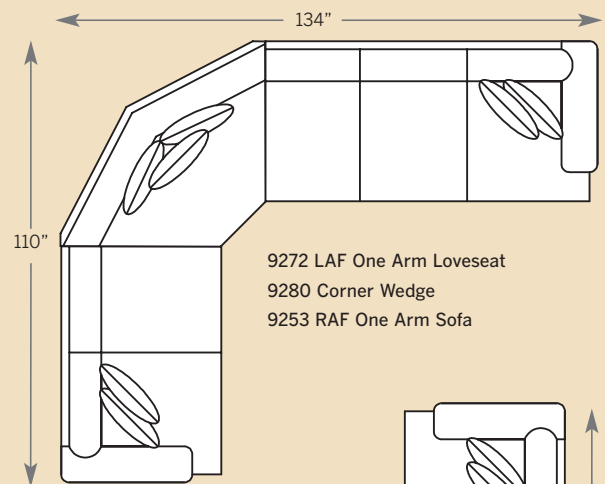

EXAMPLE:

Sofa 9200-PBM-F

Sofa with Panel Arm,
Loose Border Back,
Modern Leg and Fabric

Standard Features:

Seat Cushion: Comfort Down
Back Pillows: Loose
Finish: Warm Brown
(No Finish Options)

POPULAR SECTIONAL CONFIGURATIONS

HIGHLAND PARK SECTIONAL

9200 Sofa
Overall: H 39 W 96 D 40
Seating: H 18 W 78 D 24
Seat Height: 21 Arm Height: 26
Pillows: 4 P23

9220 Loveseat
Overall: H 39 W 72 D 40
Seating: H 18 W 54 D 24
Seat Height: 21 Arm Height: 26
Pillows: 2 P23

9201 Chair & 1/2
Overall: H 39 W 54 D 40
Seating: H 18 W 36 D 24
Seat Height: 21 Arm Height: 26
Pillows: 2 P23

9261 Corner Chair
Overall: H 39 W 40 D 40
Seating: H 18 W 24 D 24
Seat Height: 21
Pillows: 2 P23

Drawings are 1/4" scale

Please note: All Track Arm Pieces are 2.5 inches less per arm on overall width.