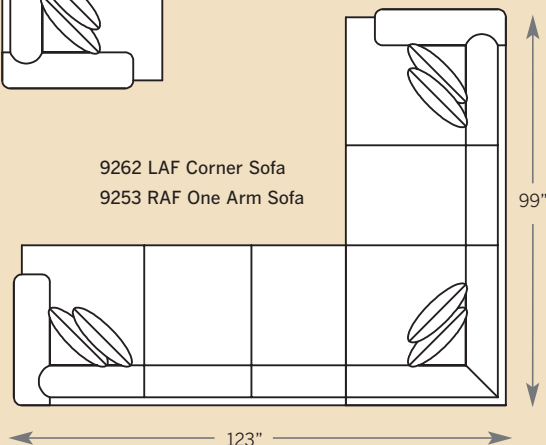

EXAMPLE:

Sofa 9200-PBM-F

Sofa with Panel Arm,
Loose Border Back,
Modern Leg and Fabric

Standard Features:

Seat Cushion: Comfort Down
Back Pillows: Loose
Finish: Warm Brown
(No Finish Options)

POPULAR SECTIONAL CONFIGURATIONS

HIGHLAND PARK SECTIONAL

9200 Sofa
Overall: H 39 W 96 D 40
Seating: H 18 W 78 D 24
Seat Height: 21 Arm Height: 26
Pillows: 4 P23

9220 Loveseat
Overall: H 39 W 72 D 40
Seating: H 18 W 54 D 24
Seat Height: 21 Arm Height: 26
Pillows: 2 P23

9201 Chair & 1/2
Overall: H 39 W 54 D 40
Seating: H 18 W 36 D 24
Seat Height: 21 Arm Height: 26
Pillows: 2 P23

9261 Corner Chair
Overall: H 39 W 40 D 40
Seating: H 18 W 24 D 24
Seat Height: 21
Pillows: 2 P23

Drawings are 1/4" scale

Please note: All Track Arm Pieces are 2.5 inches less per arm on overall width.