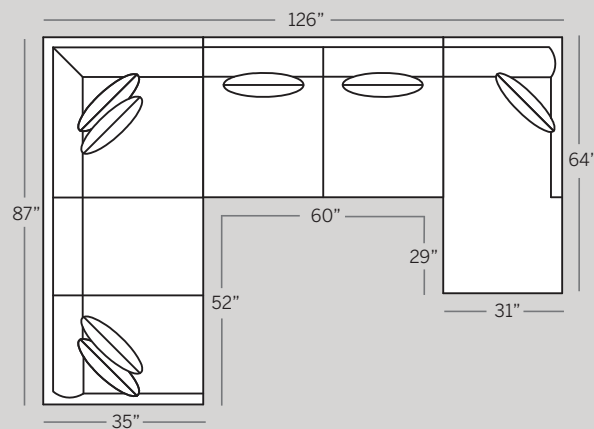

4852-F LAF One Arm Sofa
4863-F RAF Corner Sofa

4800-F Sofa

4801-F Chair

Choose Your Material >

- F = Fabric
- LF = Leather/Fabric
- L = Leather

How To Order >

Sofa 4800-F

Standard Features:

HARPER COLLECTION

4800 Sofa

Overall: H 36 W 79 D 35
 Seating: H 16 W 73 D 20
 Seat Height: 20 Arm Height: 24
 Pillows: 2 P21

4820 Loveseat

Overall: H 36 W 55 D 35
 Seating: H 16 W 48 D 20
 Seat Height: 20 Arm Height: 24
 Pillows: 2 P21

4801 Chair

Overall: H 36 W 30 D 35
 Seating: H 16 W 24 D 20
 Seat Height: 20 Arm Height: 24

4862 LAF Corner Sofa

4863 RAF Corner Sofa

Overall: H 36 W 87 D 35
 Seating: H 16 W 69 D 20
 Seat Height: 20 Arm Height: 24
 Pillows: 4 P21

4882 LAF One Arm Chaise

4883 RAF One Arm Chaise

Overall: H 36 W 31 D 64
 Seating: H 16 W 28 D 48
 Seat Height: 20 Arm Height: 24
 Pillows: 1 P21

Drawings are 1/4" scale