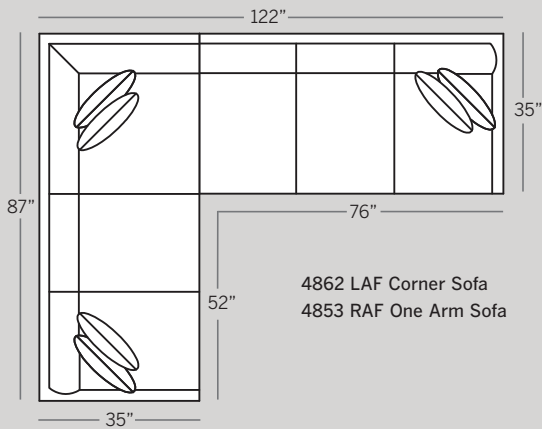

POPULAR SECTIONAL CONFIGURATIONS