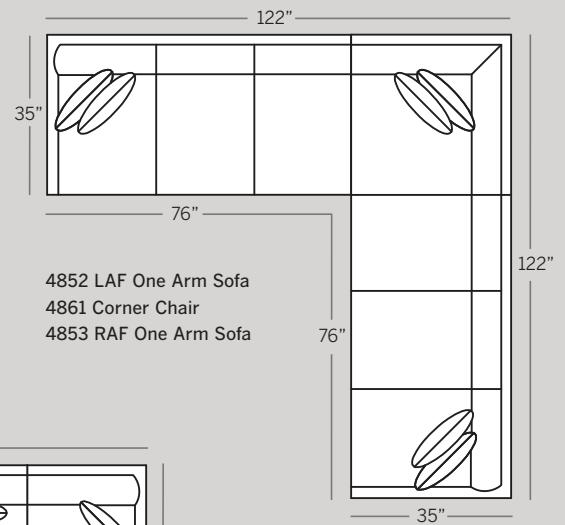

POPULAR SECTIONAL CONFIGURATIONS