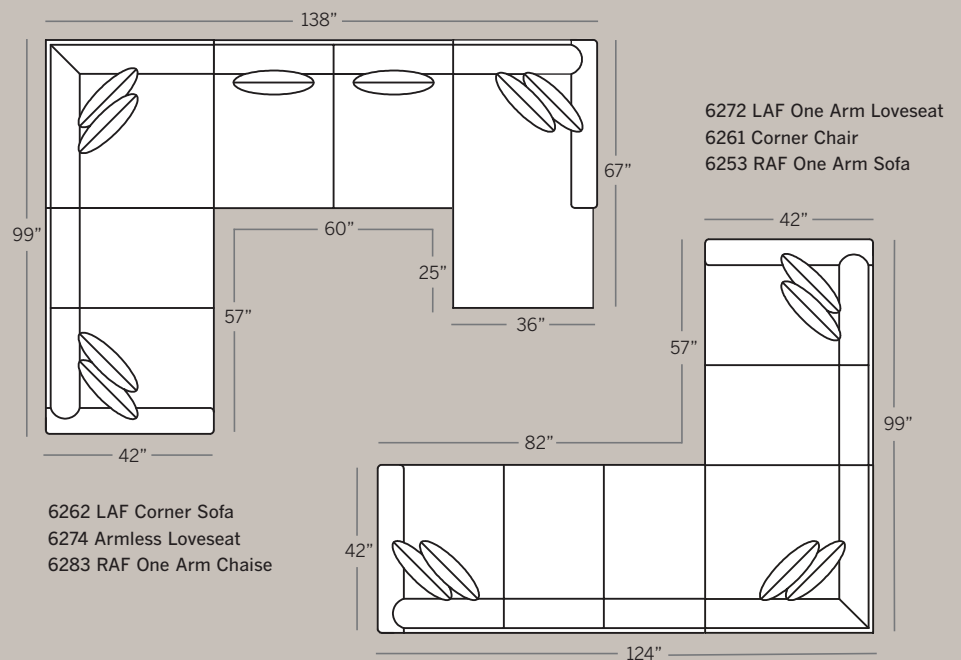

POPULAR SECTIONAL CONFIGURATIONS

DRAKE COLLECTION

6200 Sofa

Overall: H 37 W 89 D 42
 Seating: H 18 W 75 D 23
 Seat Height: 19 Arm Height: 24
 Pillows: 4 P21
 Choose 2 or 3 Backs
 Choose 1, 2 or 3 Cushions

6220 Loveseat

Overall: H 37 W 64 D 42
 Seating: H 18 W 50 D 23
 Seat Height: 19 Arm Height: 24
 Pillows: 2 P21
 2 Backs
 Choose 1 or 2 Cushions

6201 Chair

Overall: H 37 W 39 D 42
 Seating: H 18 W 25 D 23
 Seat Height: 19 Arm Height: 24
 1 Back, 1 Cushion only

6208 Ottoman

Overall: H 17 W 30 D 24

6262 LAF Corner Sofa

Overall: H 37 W 99 D 42
 Seating: H 18 W 73 D 23
 Seat Height: 19 Arm Height: 24
 Pillows: 4 P21
 4 Backs, 3 Cushions only

6263 RAF Corner Sofa

Overall: H 37 W 99 D 42
 Seating: H 18 W 73 D 23
 Seat Height: 19 Arm Height: 24
 Pillows: 4 P21
 4 Backs, 3 Cushions only

6283 RAF One Arm Chaise

Overall: H 37 W 36 D 67
 Seating: H 18 W 29 D 48
 Seat Height: 19 Arm Height: 24
 Pillows: 2 P21
 1 Back, 1 Cushion only

Drawings are 1/4" scale