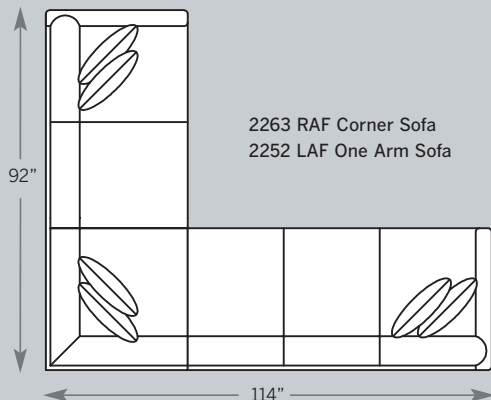

# DARBY SECTIONAL

**2200 Sofa**  
 Overall: H 36 W 80 D 38  
 Seating: H 16 W 72 D 21  
 Seat Height: 20 Arm Height: 25  
 Pillows: 2 P23

**2285 Sofa**  
 Overall: H 36 W 80 D 38  
 Seating: H 16 W 72 D 21  
 Seat Height: 20 Arm Height: 25  
 Pillows: 2 P23