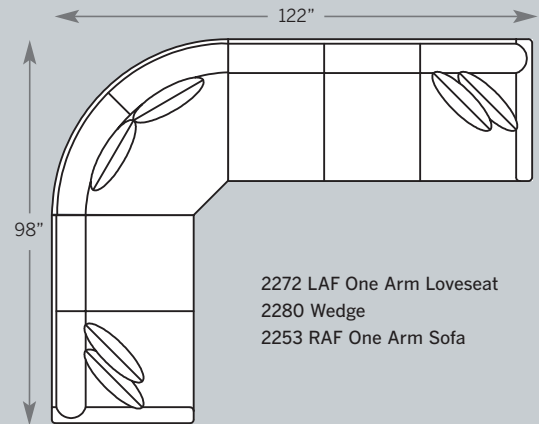

POPULAR SECTIONAL CONFIGURATIONS