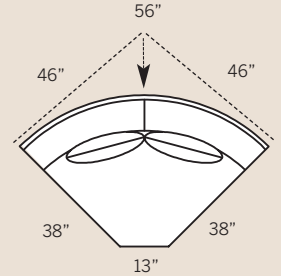

2280 Wedge
Overall: H 36 W 64 D 38
Seating: H 16 W 45 D 21
Seat Height: 20
Pillows: 2 P23