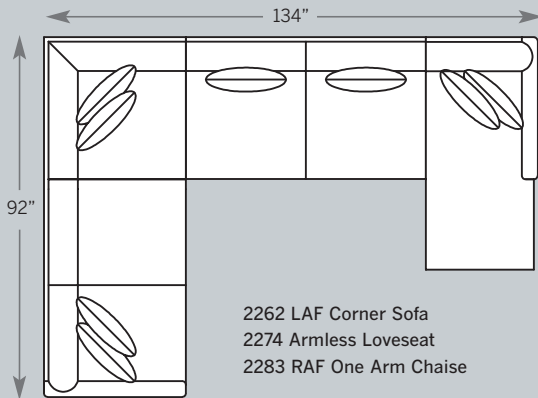

#### EXAMPLE:

Sofa 2200-FBD-F

Sofa with Flair Arm,  
Loose Border Back,  
Driftwood Leg and Fabric

# DARBY SECTIONAL

**2200 Sofa**  
 Overall: H 36 W 80 D 38  
 Seating: H 16 W 72 D 21  
 Seat Height: 20 Arm Height: 25  
 Pillows: 2 P23

**2285 Sofa**  
 Overall: H 36 W 80 D 38  
 Seating: H 16 W 72 D 21  
 Seat Height: 20 Arm Height: 25  
 Pillows: 2 P23