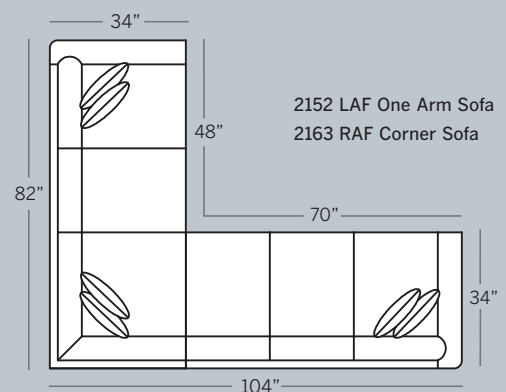

1 Choose Your Arm >

P = Panel Arm S = Sock Arm T = Track Arm N = Notched Arm

2 Choose Your Back >

L = Loose A = Attached

3 Choose Your Base >

T = Turned Leg M = Modern Leg S = Skirt

4 Choose Your Material >

Note: All Leather Styles (-L)
Back Pillows are
Velcro Semi-attached

POPULAR SECTIONAL CONFIGURATIONS

CORY COLLECTION

2100 Sofa
 Overall: H 35 W 76 D 34
 Seating: H 16 W 64 D 20
 Seat Height: 19 Arm Height: 24
 Pillows: 2 P19

2185 2-Over-2 Sofa
 Overall: H 35 W 76 D 34
 Seating: H 16 W 64 D 20
 Seat Height: 19 Arm Height: 24
 Pillows: 2 P19

2120 Loveseat
 Overall: H 35 W 54 D 34
 Seating: H 16 W 42 D 20
 Seat Height: 19 Arm Height: 24
 Pillows: 2 P19

Drawings are 1/4" scale

Overall width dimension based on Panel Arm.
 For Sock Arm, subtract 1/2" per arm.
 For Track Arm, subtract 1" per arm.
 For Notch Arm, subtract 1.5" per arm.

*All dimensions are approximate