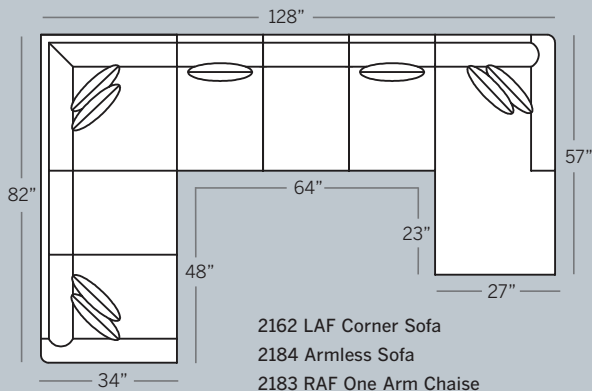

1 Choose Your Arm >

P = Panel Arm S = Sock Arm T = Track Arm N = Notched Arm

2 Choose Your Back >

L = Loose A = Attached

3 Choose Your Base >

T = Turned Leg M = Modern Leg S = Skirt

4 Choose Your Material >

Note: All Leather Styles (-L)
Back Pillows are
Velcro Semi-attached

POPULAR SECTIONAL CONFIGURATIONS

CORY COLLECTION

2100 Sofa
 Overall: H 35 W 76 D 34
 Seating: H 16 W 64 D 20
 Seat Height: 19 Arm Height: 24
 Pillows: 2 P19

2185 2-Over-2 Sofa
 Overall: H 35 W 76 D 34
 Seating: H 16 W 64 D 20
 Seat Height: 19 Arm Height: 24
 Pillows: 2 P19

2120 Loveseat
 Overall: H 35 W 54 D 34
 Seating: H 16 W 42 D 20
 Seat Height: 19 Arm Height: 24
 Pillows: 2 P19

Drawings are 1/4" scale

Overall width dimension based on Panel Arm.
 For Sock Arm, subtract 1/2" per arm.
 For Track Arm, subtract 1" per arm.
 For Notch Arm, subtract 1.5" per arm.

*All dimensions are approximate