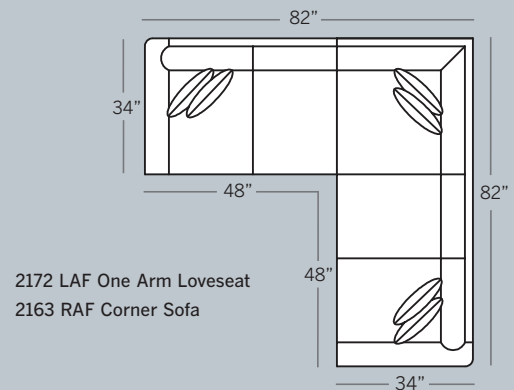

1 Choose Your Arm >

P = Panel Arm S = Sock Arm T = Track Arm N = Notched Arm

2 Choose Your Back >

L = Loose A = Attached

3 Choose Your Base >

T = Turned Leg M = Modern Leg S = Skirt

4 Choose Your Material >

Note: All Leather Styles (-L)
Back Pillows are
Velcro Semi-attached

POPULAR SECTIONAL CONFIGURATIONS

CORY COLLECTION

2100 Sofa
 Overall: H 35 W 76 D 34
 Seating: H 16 W 64 D 20
 Seat Height: 19 Arm Height: 24
 Pillows: 2 P19

2185 2-Over-2 Sofa
 Overall: H 35 W 76 D 34
 Seating: H 16 W 64 D 20
 Seat Height: 19 Arm Height: 24
 Pillows: 2 P19

2120 Loveseat
 Overall: H 35 W 54 D 34
 Seating: H 16 W 42 D 20
 Seat Height: 19 Arm Height: 24
 Pillows: 2 P19

Drawings are 1/4" scale

Overall width dimension based on Panel Arm.
 For Sock Arm, subtract 1/2" per arm.
 For Track Arm, subtract 1" per arm.
 For Notch Arm, subtract 1.5" per arm.

*All dimensions are approximate