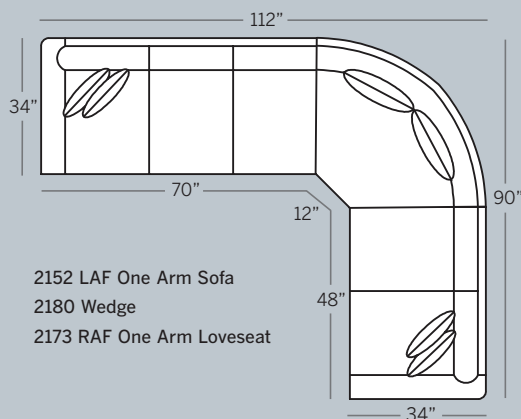

1 Choose Your Arm >

P = Panel Arm S = Sock Arm T = Track Arm N = Notched Arm

2 Choose Your Back >

L = Loose A = Attached

3 Choose Your Base >

T = Turned Leg M = Modern Leg S = Skirt

4 Choose Your Material >

Note: All Leather Styles (-L)
Back Pillows are
Velcro Semi-attached

POPULAR SECTIONAL CONFIGURATIONS

CORY COLLECTION

2100 Sofa
 Overall: H 35 W 76 D 34
 Seating: H 16 W 64 D 20
 Seat Height: 19 Arm Height: 24
 Pillows: 2 P19

2185 2-Over-2 Sofa
 Overall: H 35 W 76 D 34
 Seating: H 16 W 64 D 20
 Seat Height: 19 Arm Height: 24
 Pillows: 2 P19

2120 Loveseat
 Overall: H 35 W 54 D 34
 Seating: H 16 W 42 D 20
 Seat Height: 19 Arm Height: 24
 Pillows: 2 P19

Drawings are 1/4" scale

Overall width dimension based on Panel Arm.
 For Sock Arm, subtract 1/2" per arm.
 For Track Arm, subtract 1" per arm.
 For Notch Arm, subtract 1.5" per arm.

*All dimensions are approximate