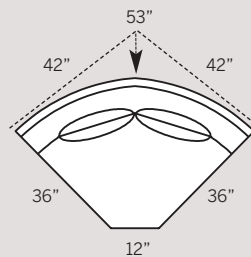

2101 Chair
 Overall: H 35 W 31 D 34
 Seating: H 16 W 21 D 20
 Seat Height: 19 Arm Height: 24

2108 Ottoman
 Overall: H 18 W 24 D 18

2152 LAF One Arm Sofa
2153 RAF One Arm Sofa
 Overall: H 35 W 70 D 34
 Seating: H 16 W 64 D 20
 Seat Height: 19 Arm Height: 24
 Pillows: 2 P19

2172 LAF Loveseat
2173 RAF Loveseat
 Overall: H 35 W 48 D 34
 Seating: H 16 W 42 D 20
 Seat Height: 19 Arm Height: 24
 Pillows: 2 P19

2184 Armless Sofa
 Overall: H 35 W 64 D 34
 Seating: H 16 W 64 D 20
 Seat Height: 19 Arm Height: N/A
 Pillows: 2 P19

2174 Armless Loveseat
 Overall: H 35 W 50 D 34
 Seating: H 16 W 50 D 20
 Seat Height: 19 Arm Height: N/A
 Pillows: 2 P19

2164 Armless Chair
 Overall: H 35 W 22 D 34
 Seating: H 16 W 22 D 20
 Seat Height: 19 Arm Height: N/A

Drawings are 1/4" scale

Overall width dimension based on Panel Arm.
 For Sock Arm, subtract 1/2" per arm.
 For Track Arm, subtract 1" per arm.
 For Notch Arm, subtract 1.5" per arm.

*All dimensions are approximate