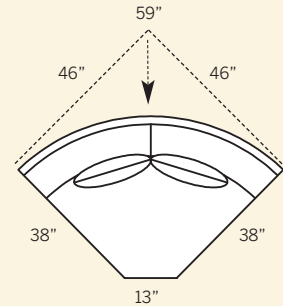

**5975 Studio Sofa**  
Overall: H 38 W 78 D 38  
Seating: H 17 W 62 D 22  
Seat Height: 21 Arm Height: 24  
Pillows: 2 P21

**5920 Loveseat**  
Overall: H 38 W 61 D 38  
Seating: H 17 W 45 D 22  
Seat Height: 21 Arm Height: 24  
Pillows: 2 P21

**5961 Corner Chair**  
Overall: H 38 W 38 D 38  
Seating: H 17 W 38 D 22  
Seat Height: 21 Arm Height: 24  
Pillows: 2 P21

**5901 Chair**  
Overall: H 38 W 41 D 38  
Seating: H 17 W 24 D 22  
Seat Height: 21 Arm Height: 24

**5908 Ottoman**  
Overall: H 18 W 30 D 25

**5965 Conversation Sofa**  
Overall: H 38 W 94 D 38  
Seating: H 17 W 73 D 22  
Seat Height: 21 Arm Height: 24  
Pillows: 4 P21

**5962 LAF Corner Sofa**  
**5963 RAF Corner Sofa**  
Overall: H 38 W 91 D 38  
Seating: H 17 W 67 D 22  
Seat Height: 21 Arm Height: 24  
Pillows: 4 P21

**5974 Armless Loveseat**  
Overall: H 38 W 60 D 38  
Seating: H 17 W 60 D 22  
Seat Height: 21  
Pillows: 2 P21

Drawings are 1/4" scale

Please note: Track/English Arm Pieces are 3 inches less per arm on overall width.