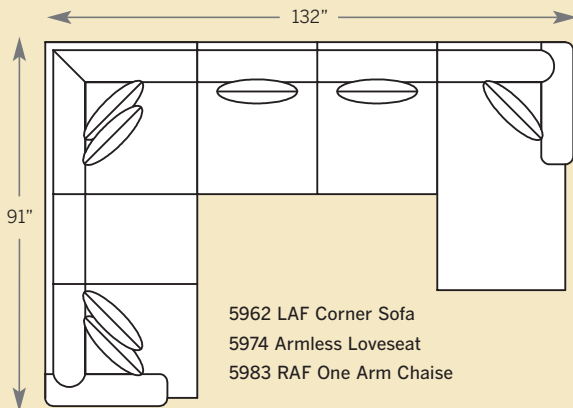

## 3 Choose Your Base >

T = Turned Leg    M = Modern Leg    S = Skirt

# CHATHAM SECTIONAL

**5900 Sofa**  
Overall: H 38 W 84 D 38  
Seating: H 17 W 68 D 22  
Seat Height: 21 Arm Height: 24  
Pillows: 2 P21

**5985 Sofa**  
Overall: H 38 W 84 D 38  
Seating: H 17 W 68 D 22  
Seat Height: 21 Arm Height: 24  
Pillows: 2 P21

**5975 Studio Sofa**  
Overall: H 38 W 78 D 38  
Seating: H 17 W 62 D 22  
Seat Height: 21 Arm Height: 24  
Pillows: 2 P21

**5920 Loveseat**  
Overall: H 38 W 61 D 38  
Seating: H 17 W 45 D 22  
Seat Height: 21 Arm Height: 24  
Pillows: 2 P21

**5974 Armless Loveseat**  
Overall: H 38 W 60 D 38  
Seating: H 17 W 60 D 22  
Seat Height: 21  
Pillows: 2 P21

Drawings are 1/4" scale

Please note: Track/English Arm Pieces are 3 inches less per arm on overall width.