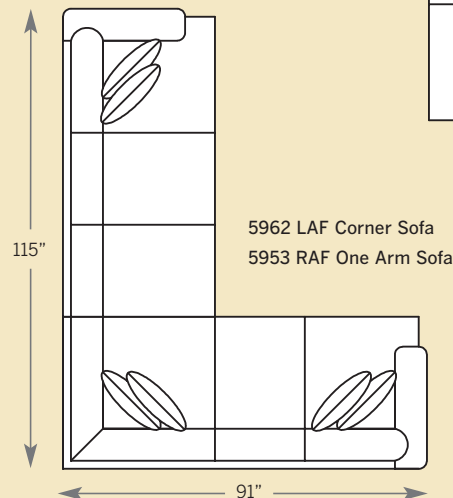

## 3 Choose Your Base >

T = Turned Leg    M = Modern Leg    S = Skirt

# CHATHAM SECTIONAL

**5900 Sofa**  
Overall: H 38 W 84 D 38  
Seating: H 17 W 68 D 22  
Seat Height: 21 Arm Height: 24  
Pillows: 2 P21

**5985 Sofa**  
Overall: H 38 W 84 D 38  
Seating: H 17 W 68 D 22  
Seat Height: 21 Arm Height: 24  
Pillows: 2 P21

**5975 Studio Sofa**  
Overall: H 38 W 78 D 38  
Seating: H 17 W 62 D 22  
Seat Height: 21 Arm Height: 24  
Pillows: 2 P21

**5920 Loveseat**  
Overall: H 38 W 61 D 38  
Seating: H 17 W 45 D 22  
Seat Height: 21 Arm Height: 24  
Pillows: 2 P21

**5974 Armless Loveseat**  
Overall: H 38 W 60 D 38  
Seating: H 17 W 60 D 22  
Seat Height: 21  
Pillows: 2 P21

Drawings are 1/4" scale

Please note: Track/English Arm Pieces are 3 inches less per arm on overall width.