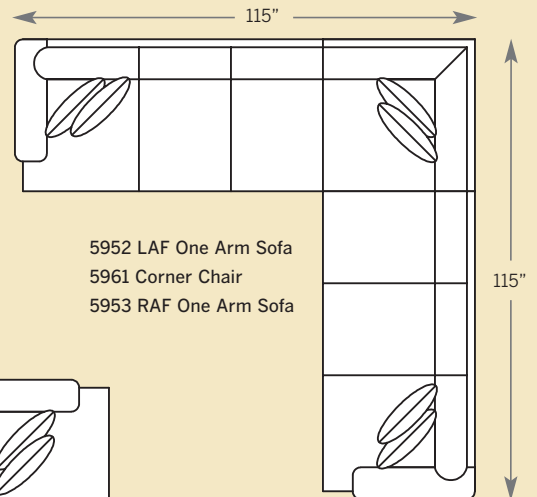

## 3 Choose Your Base >

T = Turned Leg    M = Modern Leg    S = Skirt

# CHATHAM SECTIONAL

**5900 Sofa**  
Overall: H 38 W 84 D 38  
Seating: H 17 W 68 D 22  
Seat Height: 21 Arm Height: 24  
Pillows: 2 P21

**5985 Sofa**  
Overall: H 38 W 84 D 38  
Seating: H 17 W 68 D 22  
Seat Height: 21 Arm Height: 24  
Pillows: 2 P21

**5975 Studio Sofa**  
Overall: H 38 W 78 D 38  
Seating: H 17 W 62 D 22  
Seat Height: 21 Arm Height: 24  
Pillows: 2 P21

**5920 Loveseat**  
Overall: H 38 W 61 D 38  
Seating: H 17 W 45 D 22  
Seat Height: 21 Arm Height: 24  
Pillows: 2 P21

**5974 Armless Loveseat**  
Overall: H 38 W 60 D 38  
Seating: H 17 W 60 D 22  
Seat Height: 21  
Pillows: 2 P21

Drawings are 1/4" scale

Please note: Track/English Arm Pieces are 3 inches less per arm on overall width.