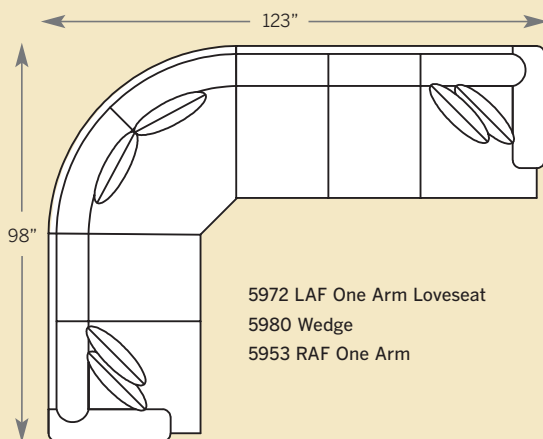

## 3 Choose Your Base >

T = Turned Leg    M = Modern Leg    S = Skirt

## 4 Choose Your Material >

F = Fabric    LF = Leather/Fabric    L = Leather

# CHATHAM SECTIONAL

**5900 Sofa**  
Overall: H 38 W 84 D 38  
Seating: H 17 W 68 D 22  
Seat Height: 21 Arm Height: 24  
Pillows: 2 P21

**5985 Sofa**  
Overall: H 38 W 84 D 38  
Seating: H 17 W 68 D 22  
Seat Height: 21 Arm Height: 24  
Pillows: 2 P21

**5974 Armless Loveseat**  
Overall: H 38 W 60 D 38  
Seating: H 17 W 60 D 22  
Seat Height: 21  
Pillows: 2 P21

Drawings are 1/4" scale

Please note: Track/English Arm Pieces are 3 inches less per arm on overall width.