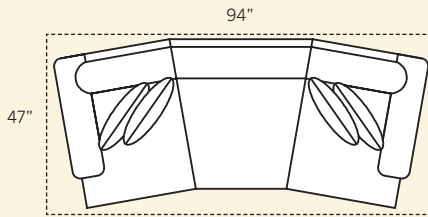

5965 Conversation Sofa
Overall: H 38 W 94 D 38
Seating: H 17 W 73 D 22
Seat Height: 21 Arm Height: 24
Pillows: 4 P21