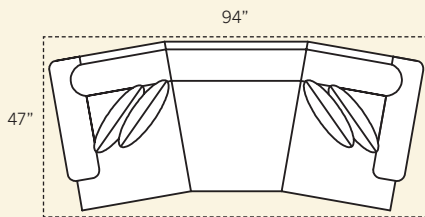

5965 Conversation Sofa
Overall: H 39 W 94 D 38
Seating: H 18 W 73 D 22
Seat Height: 21 Arm Height: 24
Pillows: 4 P21