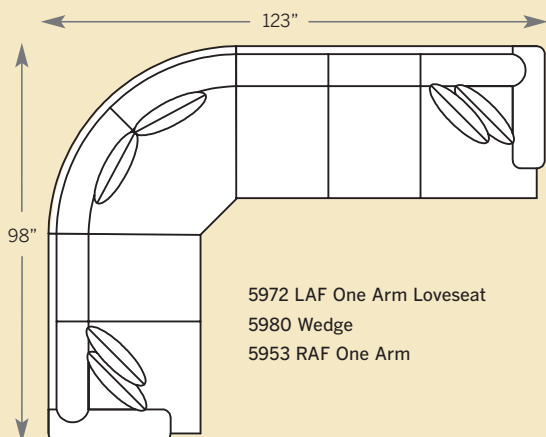

## How To Order >

EXAMPLE:

Sofa 5900-PAS-F  
Sofa with Panel Arm,  
Attached Back,  
Skirt and Fabric

# CHATHAM COLLECTION

**5900 Sofa**  
 Overall: H 39 W 84 D 38  
 Seating: H 18 W 68 D 22  
 Seat Height: 21 Arm Height: 24  
 Pillows: 2 P21

**5995 Large Sofa**  
 Overall: H 39 W 90 D 38  
 Seating: H 18 W 74 D 22  
 Seat Height: 21 Arm Height: 24  
 Pillows: 4 P21

**5920 Loveseat**  
 Overall: H 39 W 61 D 38  
 Seating: H 18 W 45 D 22  
 Seat Height: 21 Arm Height: 24  
 Pillows: 2 P21

**5961 Corner Chair**  
 Overall: H 39 W 38 D 38  
 Seating: H 18 W 38 D 22  
 Seat Height: 21 Arm Height: 24  
 Pillows: 2 P21

Drawings are 1/4" scale

Please note: Track/English Arm Pieces are 3 inches less per arm on overall width.