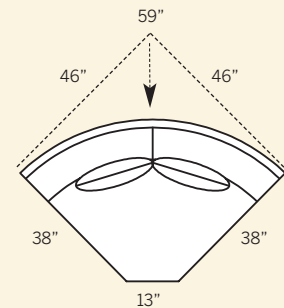

**5920 Loveseat**  
 Overall: H 39 W 61 D 38  
 Seating: H 18 W 45 D 22  
 Seat Height: 21 Arm Height: 24  
 Pillows: 2 P21

**5961 Corner Chair**  
 Overall: H 39 W 38 D 38  
 Seating: H 18 W 38 D 22  
 Seat Height: 21 Arm Height: 24  
 Pillows: 2 P21

**5901 Chair**  
 Overall: H 39 W 41 D 38  
 Seating: H 18 W 24 D 22  
 Seat Height: 21 Arm Height: 24

**5965 Conversation Sofa**  
 Overall: H 39 W 94 D 38  
 Seating: H 18 W 73 D 22  
 Seat Height: 21 Arm Height: 24  
 Pillows: 4 P21

**5962 LAF Corner Sofa**  
**5963 RAF Corner Sofa**  
 Overall: H 39 W 91 D 38  
 Seating: H 18 W 67 D 22  
 Seat Height: 21 Arm Height: 24  
 Pillows: 4 P21

**5908 Ottoman**  
 Overall: H 18 W 30 D 25

Drawings are 1/4" scale

Please note: Track/English Arm Pieces are 3 inches less per arm on overall width.