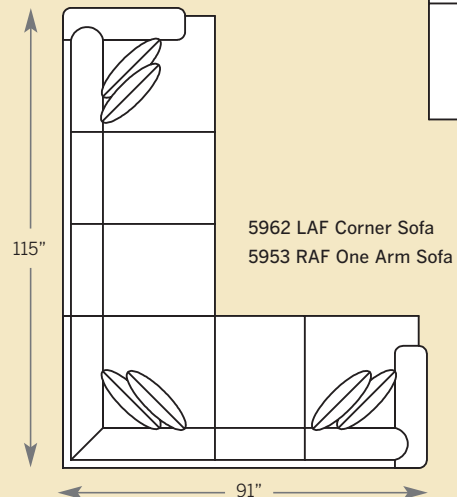

## How To Order >

EXAMPLE:

Sofa 5900-PAS-F  
Sofa with Panel Arm,  
Attached Back,  
Skirt and Fabric

# CHATHAM COLLECTION

**5900 Sofa**  
 Overall: H 39 W 84 D 38  
 Seating: H 18 W 68 D 22  
 Seat Height: 21 Arm Height: 24  
 Pillows: 2 P21

**5995 Large Sofa**  
 Overall: H 39 W 90 D 38  
 Seating: H 18 W 74 D 22  
 Seat Height: 21 Arm Height: 24  
 Pillows: 4 P21

**5920 Loveseat**  
 Overall: H 39 W 61 D 38  
 Seating: H 18 W 45 D 22  
 Seat Height: 21 Arm Height: 24  
 Pillows: 2 P21

**5961 Corner Chair**  
 Overall: H 39 W 38 D 38  
 Seating: H 18 W 38 D 22  
 Seat Height: 21 Arm Height: 24  
 Pillows: 2 P21

Drawings are 1/4" scale

Please note: Track/English Arm Pieces are 3 inches less per arm on overall width.