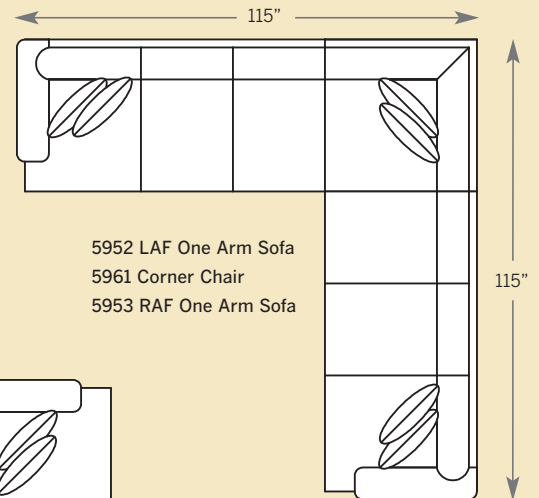

## How To Order >

EXAMPLE:

Sofa 5900-PAS-F  
Sofa with Panel Arm,  
Attached Back,  
Skirt and Fabric

# CHATHAM COLLECTION

**5900 Sofa**  
 Overall: H 39 W 84 D 38  
 Seating: H 18 W 68 D 22  
 Seat Height: 21 Arm Height: 24  
 Pillows: 2 P21

**5995 Large Sofa**  
 Overall: H 39 W 90 D 38  
 Seating: H 18 W 74 D 22  
 Seat Height: 21 Arm Height: 24  
 Pillows: 4 P21

**5985 Sofa**  
 Overall: H 39 W 84 D 38  
 Seating: H 18 W 68 D 22  
 Seat Height: 21 Arm Height: 24  
 Pillows: 2 P21

**5975 Studio Sofa**  
 Overall: H 39 W 78 D 38  
 Seating: H 18 W 62 D 22  
 Seat Height: 21 Arm Height: 24  
 Pillows: 2 P21

**5920 Loveseat**  
 Overall: H 39 W 61 D 38  
 Seating: H 18 W 45 D 22  
 Seat Height: 21 Arm Height: 24  
 Pillows: 2 P21

**5961 Corner Chair**  
 Overall: H 39 W 38 D 38  
 Seating: H 18 W 38 D 22  
 Seat Height: 21 Arm Height: 24  
 Pillows: 2 P21