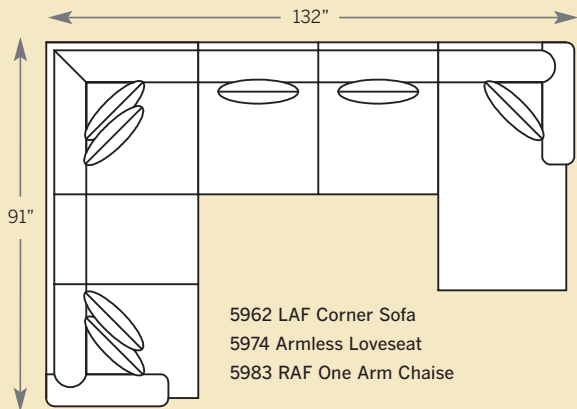

## How To Order >

EXAMPLE:

Sofa 5900-PAS-F  
Sofa with Panel Arm,  
Attached Back,  
Skirt and Fabric

# CHATHAM COLLECTION

**5900 Sofa**  
 Overall: H 39 W 84 D 38  
 Seating: H 18 W 68 D 22  
 Seat Height: 21 Arm Height: 24  
 Pillows: 2 P21

**5995 Large Sofa**  
 Overall: H 39 W 90 D 38  
 Seating: H 18 W 74 D 22  
 Seat Height: 21 Arm Height: 24  
 Pillows: 4 P21

**5920 Loveseat**  
 Overall: H 39 W 61 D 38  
 Seating: H 18 W 45 D 22  
 Seat Height: 21 Arm Height: 24  
 Pillows: 2 P21

**5961 Corner Chair**  
 Overall: H 39 W 38 D 38  
 Seating: H 18 W 38 D 22  
 Seat Height: 21 Arm Height: 24  
 Pillows: 2 P21