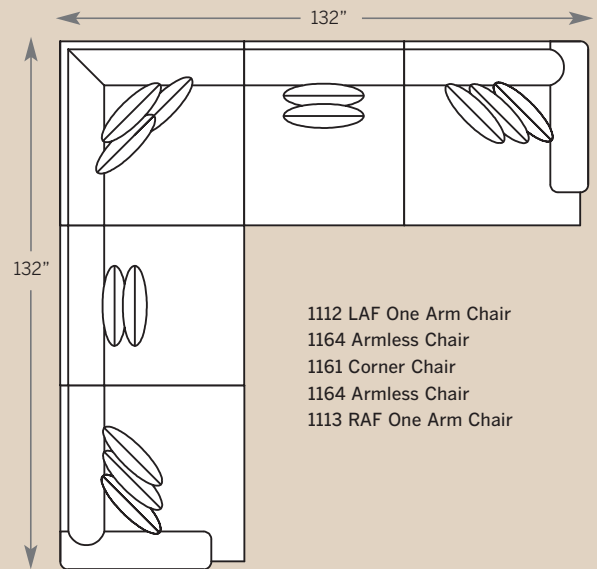

Note: All Leather Styles (-L)
Back Pillows are
Velcro Semi-Attached

POPULAR SECTIONAL CONFIGURATIONS

1102 LAF Angle Chair
1181 Angle Wedge
1103 RAF Angle Chair

62"

CASBAH COLLECTION

1100 Sofa

Overall: H 38 W 97 D 46
Seating: H 17 W 78 D 31
Seat Height: 21 Arm Height: 24
Pillows: 2 P26, 4 P23

1185 Sofa

Overall: H 38 W 97 D 46
Seating: H 17 W 78 D 31
Seat Height: 21 Arm Height: 24
Pillows: 2 P26, 4 P23

1120 Loveseat

Overall: H 38 W 77 D 46
Seating: H 17 W 58 D 31
Seat Height: 21 Arm Height: 24
Pillows: 2 P26, 2 P23

1107 Floating Ottoman

Overall: W 40 D 40

1186 LAF Floating Chaise 1187 RAF Floating Chaise

Overall: H 38 W 46 D 85
Seating: H 17 W 35 D 69
Seat Height: 21 Arm Height: 24
Pillows: 1 P29, 2 P23

Overall Dimensions: W 40 D 40
Note: This Ottoman base is used under the 1186 or 1187 Cushion to complete the Chaise configuration.

Drawings are 1/4" scale