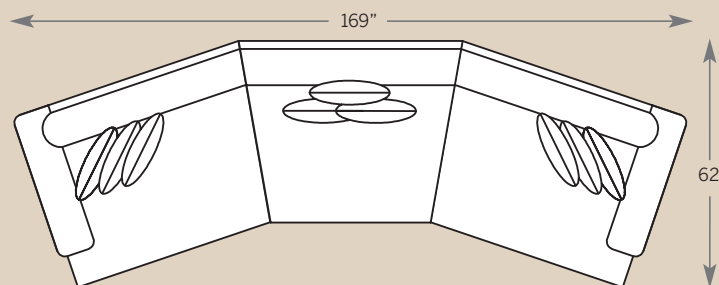

Sofa 1100-TBM-F

Sofa with Track Arm,
Loose Border Back,
Modern Leg and Fabric

Standard Features:

Seat Cushions: Comfort Down
Back Pillows: Loose
Finish: Warm Brown (No Finish Options)
Large Natural Nailheads standard on
Leather and Leather Fabric Styles

Note: All Leather Styles (-L)
Back Pillows are
Velcro Semi-Attached

POPULAR SECTIONAL CONFIGURATIONS

1102 LAF Angle Chair
1181 Angle Wedge
1103 RAF Angle Chair

62"

CASBAH COLLECTION

1100 Sofa

Overall: H 38 W 97 D 46
Seating: H 17 W 78 D 31
Seat Height: 21 Arm Height: 24
Pillows: 2 P26, 4 P23