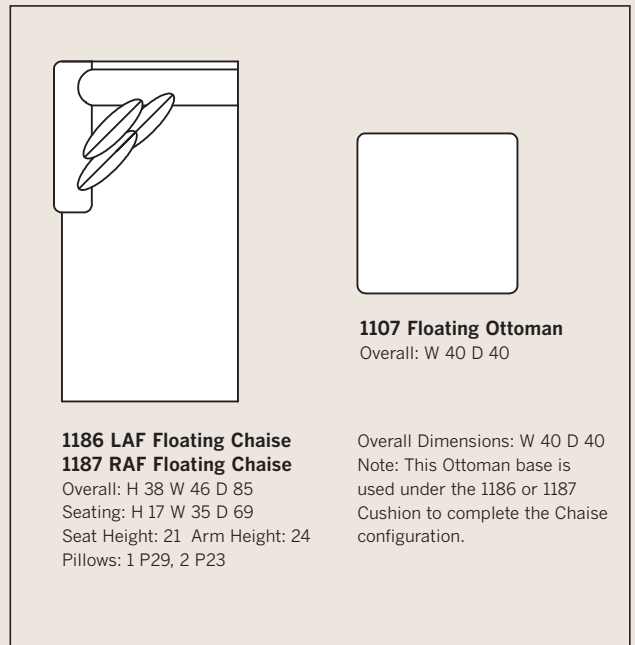

1158 Ottoman

Overall: H 18 W 34 D 26

1108 Cocktail Ottoman

Overall: H 20 W 40 D 40

Note: Casters are standard

1164 Armless Chair

Overall: H 38 W 40 D 46
Seating: H 17 W 40 D 31
Seat Height: 21 Arm Height: N/A
Pillows: 2 P23

1102 LAF Angle Chair 1103 RAF Angle Chair

Overall: H 38 W 60 D 40
Seating: H 17 W 46 D 31
Seat Height: 21 Arm Height: 24
Pillows: 1 P29, 2 P23

1181 Angle Wedge

Overall: H 38 W 56 D 40
Seating: H 17 W 40 D 28
Seat Height: 21 Arm Height: N/A
Pillows: 3 P23

1112 LAF One Arm Chair 1113 RAF One Arm Chair

Overall: H 38 W 46 D 46
Seating: H 17 W 35 D 31
Seat Height: 21 Arm Height: 24
Pillows: 1 P29, 2 P23

1182 LAF Corner Chaise 1183 RAF Corner Chaise

Overall: H 38 W 46 D 85
Seating: H 17 W 35 D 69
Seat Height: 21 Arm Height: 38
Pillows: 1 P29, 2 P23

1107 Floating Ottoman

Overall: W 40 D 40

1186 LAF Floating Chaise 1187 RAF Floating Chaise

Overall: H 38 W 46 D 85
Seating: H 17 W 35 D 69
Seat Height: 21 Arm Height: 24
Pillows: 1 P29, 2 P23

Overall Dimensions: W 40 D 40
Note: This Ottoman base is used under the 1186 or 1187 Cushion to complete the Chaise configuration.