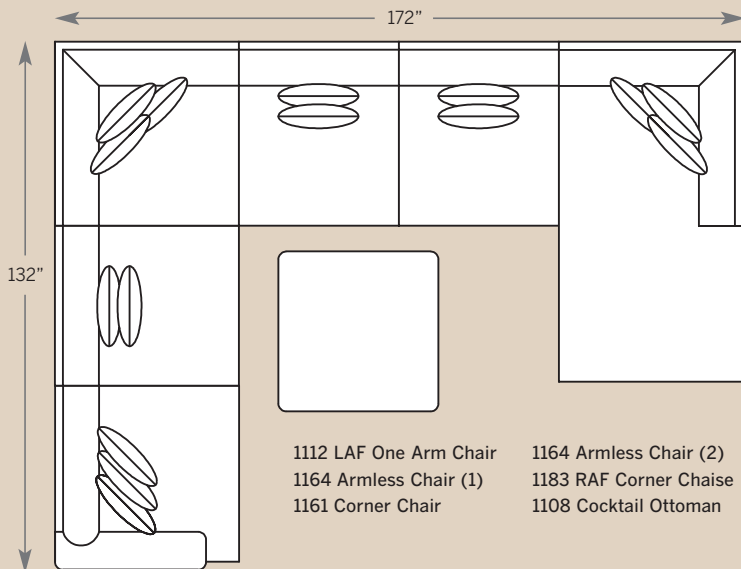

Note: All Leather Styles (-L)
Back Pillows are
Velcro Semi-Attached

POPULAR SECTIONAL CONFIGURATIONS

1102 LAF Angle Chair
1181 Angle Wedge
1103 RAF Angle Chair

62"

CASBAH COLLECTION

1100 Sofa

Overall: H 38 W 97 D 46
Seating: H 17 W 78 D 31
Seat Height: 21 Arm Height: 24
Pillows: 2 P26, 4 P23

1185 Sofa

Overall: H 38 W 97 D 46
Seating: H 17 W 78 D 31
Seat Height: 21 Arm Height: 24
Pillows: 2 P26, 4 P23

1120 Loveseat

Overall: H 38 W 77 D 46
Seating: H 17 W 58 D 31
Seat Height: 21 Arm Height: 24
Pillows: 2 P26, 2 P23

1107 Floating Ottoman

Overall: W 40 D 40

1186 LAF Floating Chaise 1187 RAF Floating Chaise

Overall: H 38 W 46 D 85
Seating: H 17 W 35 D 69
Seat Height: 21 Arm Height: 24
Pillows: 1 P29, 2 P23

Overall Dimensions: W 40 D 40
Note: This Ottoman base is used under the 1186 or 1187 Cushion to complete the Chaise configuration.

Drawings are 1/4" scale