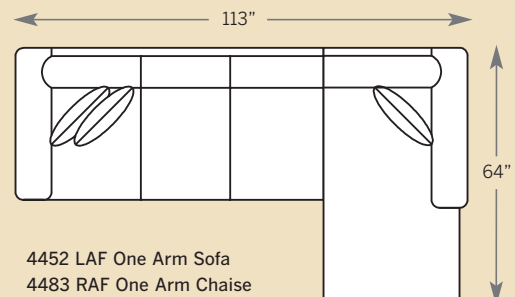

M = Modern Leg

B = Bun Foot

S = Skirt

4 Choose Your Material >

F = Fabric

LF = Leather/Fabric

L = Leather

How To Order >

*Medium Natural Nailheads
standard on Panel Arm
Leather and Leather Fabric

Note: All Leather Styles (-L)
Back Pillows are
Velcro Semi-Attached

POPULAR SECTIONAL CONFIGURATIONS

BENTLEY COLLECTION

4400 Sofa
Overall: H 37 W 85 D 38
Seating: H 17 W 67 D 21
Seat Height: 20 Arm Height: 26
Pillows: 2 P21

4495 Large Sofa
Overall: H 37 W 91 D 38
Seating: H 17 W 73 D 21
Seat Height: 20 Arm Height: 26
Pillows: 4 P21

4485 Sofa
Overall: H 37 W 85 D 38
Seating: H 17 W 67 D 21
Seat Height: 20 Arm Height: 26
Pillows: 2 P21