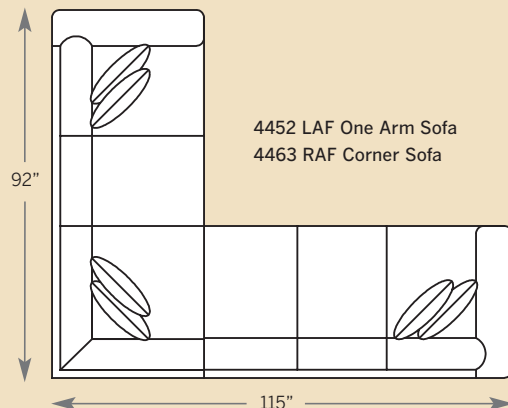

*Medium Natural Nailheads
standard on Panel Arm
Leather and Leather Fabric

Note: All Leather Styles (-L)
Back Pillows are
Velcro Semi-Attached

POPULAR SECTIONAL CONFIGURATIONS

BENTLEY COLLECTION

4400 Sofa
Overall: H 37 W 85 D 38
Seating: H 17 W 67 D 21
Seat Height: 20 Arm Height: 26
Pillows: 2 P21

4495 Large Sofa
Overall: H 37 W 91 D 38
Seating: H 17 W 73 D 21
Seat Height: 20 Arm Height: 26
Pillows: 4 P21

4485 Sofa
Overall: H 37 W 85 D 38
Seating: H 17 W 67 D 21
Seat Height: 20 Arm Height: 26
Pillows: 2 P21