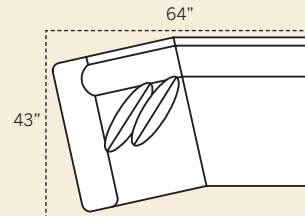

4401 Chair
Overall: H 37 W 38 D 38
Seating: H 17 W 21 D 21
Seat Height: 20 Arm Height: 26

Also Available: Swivel Chair

4475 Studio Sofa
Overall: H 37 W 79 D 38
Seating: H 17 W 61 D 21
Seat Height: 20 Arm Height: 26
Pillows: 2 P21

4440 Queen Sofa Bed
Overall: H 37 W 84 D 38
Seating: H 17 W 66 D 21
Seat Height: 20 Arm Height: 26
Pillows: 2 P21

4455 Chair & 1/2
Overall: H 37 W 48 D 40
Seating: H 17 W 30 D 22
Seat Height: 20 Arm Height: 26
Pillows: 2 P21

4408 Ottoman
Overall: H 18 W 28 D 21

4468 Ottoman & 1/2
Overall: H 18 W 38 D 25

4420 Loveseat
Overall: H 37 W 62 D 38
Seating: H 17 W 44 D 21
Seat Height: 20 Arm Height: 26
Pillows: 2 P21

4465 Conversation Sofa
Overall: H 37 W 103 D 38
Seating: H 17 W 85 D 21
Seat Height: 20 Arm Height: 26
Pillows: 4 P21

4422 LAF Angle Loveseat
4423 RAF Angle Loveseat
Overall: H 37 W 64 D 38
Seating: H 17 W 55 D 21
Seat Height: 20 Arm Height: 26
Pillows: 2 P21

4461 Corner Chair
Overall: H 37 W 38 D 38
Seating: H 17 W 21 D 21
Seat Height: 20 Arm Height: N/A
Pillows: 2 P21