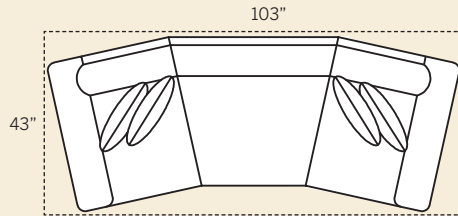

4495 Large Sofa
Overall: H 37 W 91 D 38
Seating: H 17 W 73 D 21
Seat Height: 20 Arm Height: 26
Pillows: 4 P21

4485 Sofa
Overall: H 37 W 85 D 38
Seating: H 17 W 67 D 21
Seat Height: 20 Arm Height: 26
Pillows: 2 P21

4401 Chair
Overall: H 37 W 38 D 38
Seating: H 17 W 21 D 21
Seat Height: 20 Arm Height: 26

Also Available: Swivel Chair

4475 Studio Sofa
Overall: H 37 W 79 D 38
Seating: H 17 W 61 D 21
Seat Height: 20 Arm Height: 26
Pillows: 2 P21

4440 Queen Sofa Bed
Overall: H 37 W 84 D 38
Seating: H 17 W 66 D 21
Seat Height: 20 Arm Height: 26
Pillows: 2 P21

4455 Chair & 1/2
Overall: H 37 W 48 D 40
Seating: H 17 W 30 D 22
Seat Height: 20 Arm Height: 26
Pillows: 2 P21

4408 Ottoman
Overall: H 18 W 28 D 21

4468 Ottoman & 1/2
Overall: H 18 W 38 D 25

4420 Loveseat
Overall: H 37 W 62 D 38
Seating: H 17 W 44 D 21
Seat Height: 20 Arm Height: 26
Pillows: 2 P21

4465 Conversation Sofa
Overall: H 37 W 103 D 38
Seating: H 17 W 85 D 21
Seat Height: 20 Arm Height: 26
Pillows: 4 P21