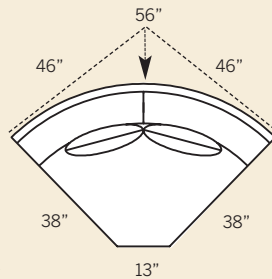

4422 LAF Angle Loveseat
4423 RAF Angle Loveseat
Overall: H 37 W 64 D 38
Seating: H 17 W 55 D 21
Seat Height: 20 Arm Height: 26
Pillows: 2 P21

4461 Corner Chair
Overall: H 37 W 38 D 38
Seating: H 17 W 21 D 21
Seat Height: 20 Arm Height: N/A
Pillows: 2 P21

4462 LAF Corner Sofa
4463 RAF Corner Sofa
Overall: H 37 W 92 D 38
Seating: H 17 W 83 D 21
Seat Height: 20 Arm Height: 26
Pillows: 4 P21

4452 LAF One Arm Sofa
4453 RAF One Arm Sofa
Overall: H 37 W 77 D 38
Seating: H 17 W 68 D 21
Seat Height: 20 Arm Height: 26
Pillows: 2 P21

4472 LAF One Arm Loveseat
4473 RAF One Arm Loveseat
Overall: H 37 W 54 D 38
Seating: H 17 W 45 D 21
Seat Height: 20 Arm Height: 26
Pillows: 2 P21

4412 LAF One Arm Chair
4413 RAF One Arm Chair
Overall: H 37 W 32 D 38
Seating: H 17 W 23 D 21
Seat Height: 20 Arm Height: 26
Pillows: 1 P21

4464 Armless Chair
Overall: H 37 W 24 D 38
Seating: H 17 W 24 D 21
Seat Height: 20 Arm Height: N/A
Pillows: 1 P21

4474 Armless Loveseat
Overall: H 37 W 60 D 38
Seating: H 17 W 60 D 21
Seat Height: 20 Arm Height: N/A
Pillows: 2 P21