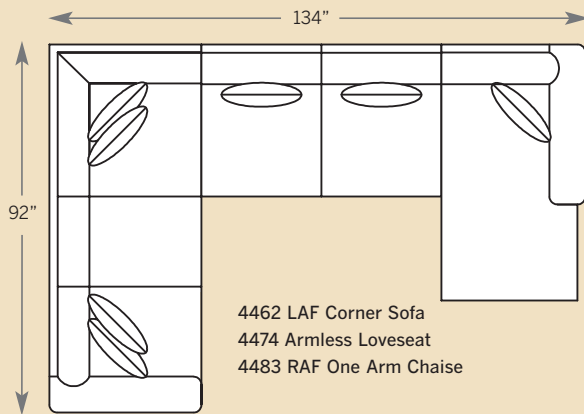

*Medium Natural Nailheads
standard on Panel Arm
Leather and Leather Fabric

Note: All Leather Styles (-L)
Back Pillows are
Velcro Semi-Attached

POPULAR SECTIONAL CONFIGURATIONS

BENTLEY COLLECTION

4400 Sofa
Overall: H 37 W 85 D 38
Seating: H 17 W 67 D 21
Seat Height: 20 Arm Height: 26
Pillows: 2 P21

4495 Large Sofa
Overall: H 37 W 91 D 38
Seating: H 17 W 73 D 21
Seat Height: 20 Arm Height: 26
Pillows: 4 P21

4485 Sofa
Overall: H 37 W 85 D 38
Seating: H 17 W 67 D 21
Seat Height: 20 Arm Height: 26
Pillows: 2 P21