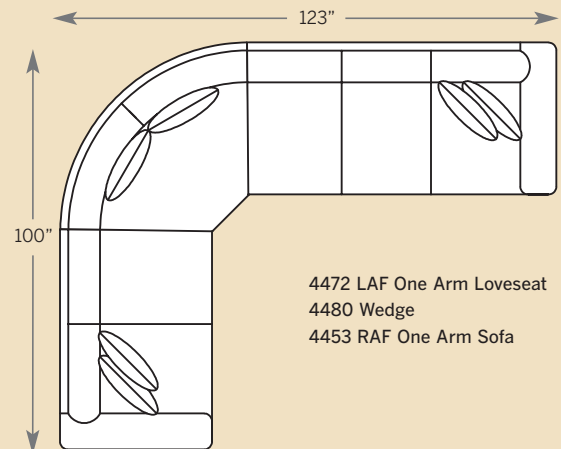

M = Modern Leg

B = Bun Foot

S = Skirt

4 Choose Your Material >

F = Fabric

LF = Leather/Fabric

L = Leather

How To Order >

*Medium Natural Nailheads
standard on Panel Arm
Leather and Leather Fabric

Note: All Leather Styles (-L)
Back Pillows are
Velcro Semi-Attached

POPULAR SECTIONAL CONFIGURATIONS

BENTLEY COLLECTION

4400 Sofa
Overall: H 37 W 85 D 38
Seating: H 17 W 67 D 21
Seat Height: 20 Arm Height: 26
Pillows: 2 P21

4495 Large Sofa
Overall: H 37 W 91 D 38
Seating: H 17 W 73 D 21
Seat Height: 20 Arm Height: 26
Pillows: 4 P21

4485 Sofa
Overall: H 37 W 85 D 38
Seating: H 17 W 67 D 21
Seat Height: 20 Arm Height: 26
Pillows: 2 P21