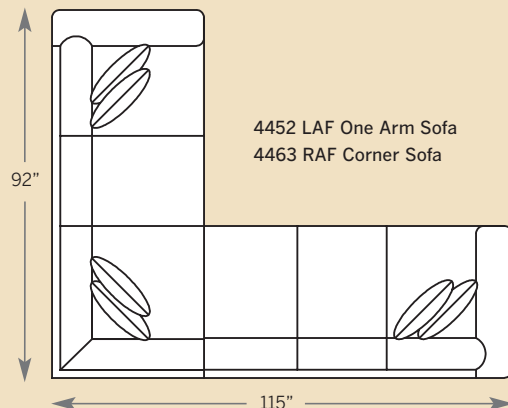

*Medium Natural Nailheads
standard on Panel Arm
Leather and Leather Fabric

Note: All Leather Styles (-L)
Back Pillows are
Velcro Semi-attached

POPULAR SECTIONAL CONFIGURATIONS

BENTLEY COLLECTION

4400 Sofa
Overall: H 37 W 85 D 38
Seating: H 17 W 67 D 21
Seat Height: 20 Arm Height: 26
Pillows: 2 P21

4485 Sofa
Overall: H 37 W 85 D 38
Seating: H 17 W 67 D 21
Seat Height: 20 Arm Height: 26
Pillows: 2 P21

4475 Studio Sofa
Overall: H 37 W 79 D 38
Seating: H 17 W 61 D 21
Seat Height: 20 Arm Height: 26
Pillows: 2 P21

4420 Loveseat
Overall: H 37 W 62 D 38
Seating: H 17 W 44 D 21
Seat Height: 20 Arm Height: 26
Pillows: 2 P21

4440 Queen Sofa Bed
Overall: H 37 W 84 D 38
Seating: H 17 W 66 D 21
Seat Height: 20 Arm Height: 26
Pillows: 2 P21
4445 Full Sofa Bed: H 38 W 76 D 38