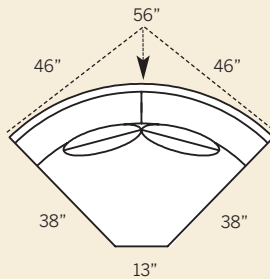

4462 LAF Corner Sofa
4463 RAF Corner Sofa
Overall: H 37 W 92 D 38
Seating: H 17 W 83 D 21
Seat Height: 20 Arm Height: 26
Pillows: 4 P21

4452 LAF One Arm Sofa
4453 RAF One Arm Sofa
Overall: H 37 W 77 D 38
Seating: H 17 W 68 D 21
Seat Height: 20 Arm Height: 26
Pillows: 2 P21

4472 LAF One Arm Loveseat
4473 RAF One Arm Loveseat
Overall: H 37 W 54 D 38
Seating: H 17 W 45 D 21
Seat Height: 20 Arm Height: 26
Pillows: 2 P21

4412 LAF One Arm Chair
4413 RAF One Arm Chair
Overall: H 37 W 32 D 38
Seating: H 17 W 23 D 21
Seat Height: 20 Arm Height: 26
Pillows: 1 P21

4464 Armless Chair
Overall: H 37 W 24 D 38
Seating: H 17 W 24 D 21
Seat Height: 20 Arm Height: N/A
Pillows: 1 P21

4474 Armless Loveseat
Overall: H 37 W 60 D 38
Seating: H 17 W 60 D 21
Seat Height: 20 Arm Height: N/A
Pillows: 2 P21