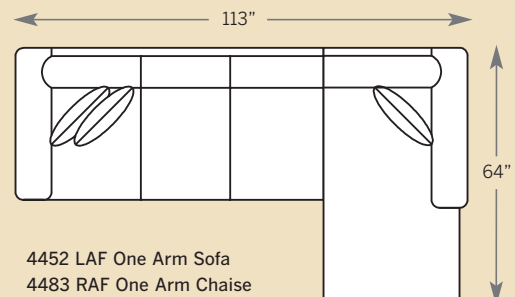

M = Modern Leg

B = Bun Foot

S = Skirt

4 Choose Your Material >

F = Fabric

LF = Leather/Fabric

L = Leather

How To Order >

*Medium Natural Nailheads
standard on Panel Arm
Leather and Leather Fabric

Note: All Leather Styles (-L)
Back Pillows are
Velcro Semi-attached

POPULAR SECTIONAL CONFIGURATIONS

BENTLEY COLLECTION

4400 Sofa
Overall: H 37 W 85 D 38
Seating: H 17 W 67 D 21
Seat Height: 20 Arm Height: 26
Pillows: 2 P21

4485 Sofa
Overall: H 37 W 85 D 38
Seating: H 17 W 67 D 21
Seat Height: 20 Arm Height: 26
Pillows: 2 P21

4475 Studio Sofa
Overall: H 37 W 79 D 38
Seating: H 17 W 61 D 21
Seat Height: 20 Arm Height: 26
Pillows: 2 P21

4420 Loveseat
Overall: H 37 W 62 D 38
Seating: H 17 W 44 D 21
Seat Height: 20 Arm Height: 26
Pillows: 2 P21

4440 Queen Sofa Bed
Overall: H 37 W 84 D 38
Seating: H 17 W 66 D 21
Seat Height: 20 Arm Height: 26
Pillows: 2 P21
4445 Full Sofa Bed: H 38 W 76 D 38