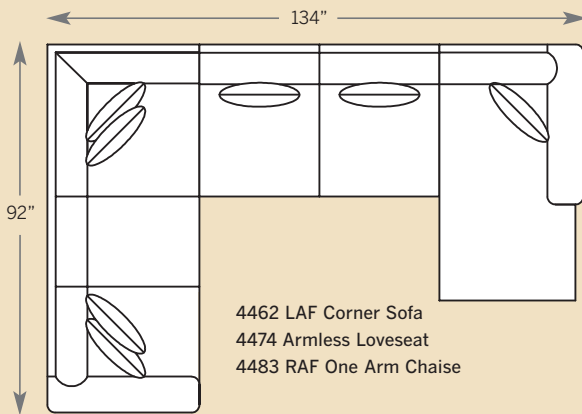

*Medium Natural Nailheads
standard on Panel Arm
Leather and Leather Fabric

Note: All Leather Styles (-L)
Back Pillows are
Velcro Semi-attached

POPULAR SECTIONAL CONFIGURATIONS

BENTLEY COLLECTION

4400 Sofa
Overall: H 37 W 85 D 38
Seating: H 17 W 67 D 21
Seat Height: 20 Arm Height: 26
Pillows: 2 P21

4485 Sofa
Overall: H 37 W 85 D 38
Seating: H 17 W 67 D 21
Seat Height: 20 Arm Height: 26
Pillows: 2 P21

4475 Studio Sofa
Overall: H 37 W 79 D 38
Seating: H 17 W 61 D 21
Seat Height: 20 Arm Height: 26
Pillows: 2 P21

4420 Loveseat
Overall: H 37 W 62 D 38
Seating: H 17 W 44 D 21
Seat Height: 20 Arm Height: 26
Pillows: 2 P21

4440 Queen Sofa Bed
Overall: H 37 W 84 D 38
Seating: H 17 W 66 D 21
Seat Height: 20 Arm Height: 26
Pillows: 2 P21
4445 Full Sofa Bed: H 38 W 76 D 38