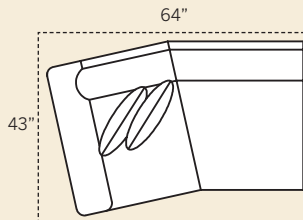

4485 Sofa
Overall: H 37 W 85 D 38
Seating: H 17 W 67 D 21
Seat Height: 20 Arm Height: 26
Pillows: 2 P21

4475 Studio Sofa
Overall: H 37 W 79 D 38
Seating: H 17 W 61 D 21
Seat Height: 20 Arm Height: 26
Pillows: 2 P21

4420 Loveseat
Overall: H 37 W 62 D 38
Seating: H 17 W 44 D 21
Seat Height: 20 Arm Height: 26
Pillows: 2 P21

4440 Queen Sofa Bed
Overall: H 37 W 84 D 38
Seating: H 17 W 66 D 21
Seat Height: 20 Arm Height: 26
Pillows: 2 P21
4445 Full Sofa Bed: H 38 W 76 D 38

4401 Chair
Overall: H 37 W 38 D 38
Seating: H 17 W 21 D 21
Seat Height: 20 Arm Height: 26
Also Available: Swivel Chair

4455 Chair & 1/2
Overall: H 37 W 48 D 40
Seating: H 17 W 30 D 22
Seat Height: 20 Arm Height: 26
Pillows: 2 P21

4408 Ottoman
Overall: H 18 W 28 D 21

4468 Ottoman & 1/2
Overall: H 18 W 38 D 25

4465 Conversation Sofa
Overall: H 37 W 103 D 38
Seating: H 17 W 85 D 21
Seat Height: 20 Arm Height: 26
Pillows: 4 P21

4422 LAF Angle Loveseat
4423 RAF Angle Loveseat
Overall: H 37 W 64 D 38
Seating: H 17 W 55 D 21
Seat Height: 20 Arm Height: 26
Pillows: 2 P21