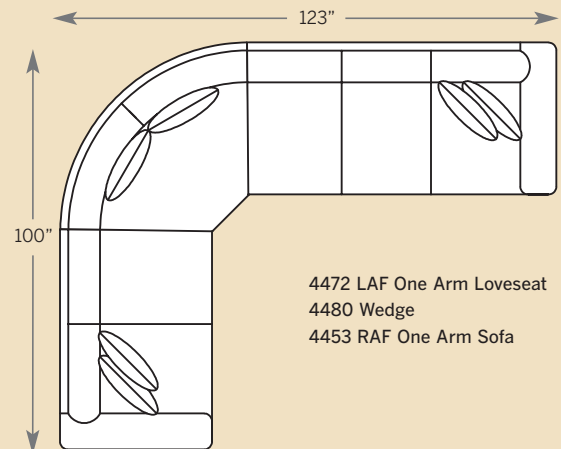

M = Modern Leg

B = Bun Foot

S = Skirt

4 Choose Your Material >

F = Fabric

LF = Leather/Fabric

L = Leather

How To Order >

*Medium Natural Nailheads
standard on Panel Arm
Leather and Leather Fabric

Note: All Leather Styles (-L)
Back Pillows are
Velcro Semi-attached

POPULAR SECTIONAL CONFIGURATIONS

BENTLEY COLLECTION

4400 Sofa
Overall: H 37 W 85 D 38
Seating: H 17 W 67 D 21
Seat Height: 20 Arm Height: 26
Pillows: 2 P21

4485 Sofa
Overall: H 37 W 85 D 38
Seating: H 17 W 67 D 21
Seat Height: 20 Arm Height: 26
Pillows: 2 P21

4475 Studio Sofa
Overall: H 37 W 79 D 38
Seating: H 17 W 61 D 21
Seat Height: 20 Arm Height: 26
Pillows: 2 P21

4420 Loveseat
Overall: H 37 W 62 D 38
Seating: H 17 W 44 D 21
Seat Height: 20 Arm Height: 26
Pillows: 2 P21

4440 Queen Sofa Bed
Overall: H 37 W 84 D 38
Seating: H 17 W 66 D 21
Seat Height: 20 Arm Height: 26
Pillows: 2 P21
4445 Full Sofa Bed: H 38 W 76 D 38